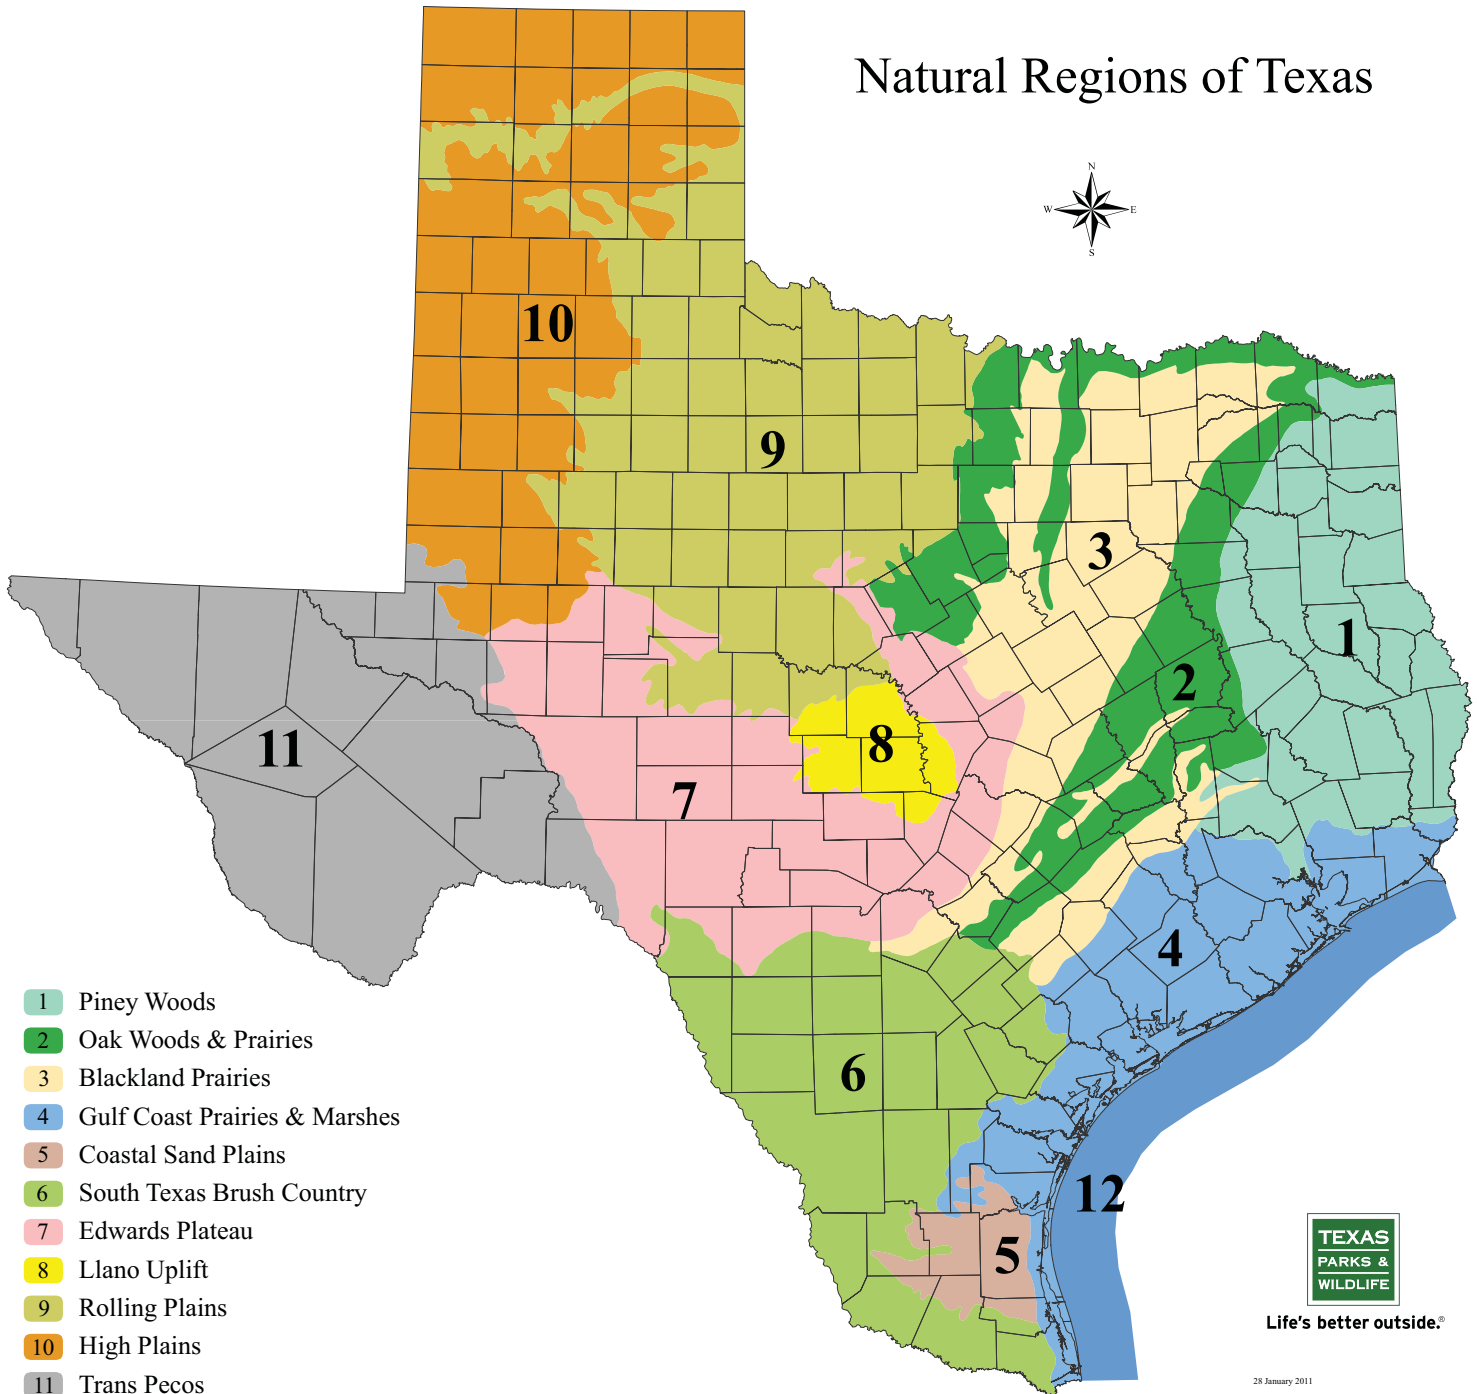

Natural Regions of Texas

- 1 Piney Woods
- 2 Oak Woods & Prairies
- 3 Blackland Prairies
- 4 Gulf Coast Prairies & Marshes
- 5 Coastal Sand Plains
- 6 South Texas Brush Country
- 7 Edwards Plateau
- 8 Llano Uplift
- 9 Rolling Plains
- 10 High Plains
- 11 Trans Pecos
- 12 Marine Environment

Life's better outside.®

Source: Preserving Texas' Natural Heritage. LBJ School of Public Affairs Policy Research Project Report 31, 1978

28 January 2011

Projection: Texas Statewide Mapping System