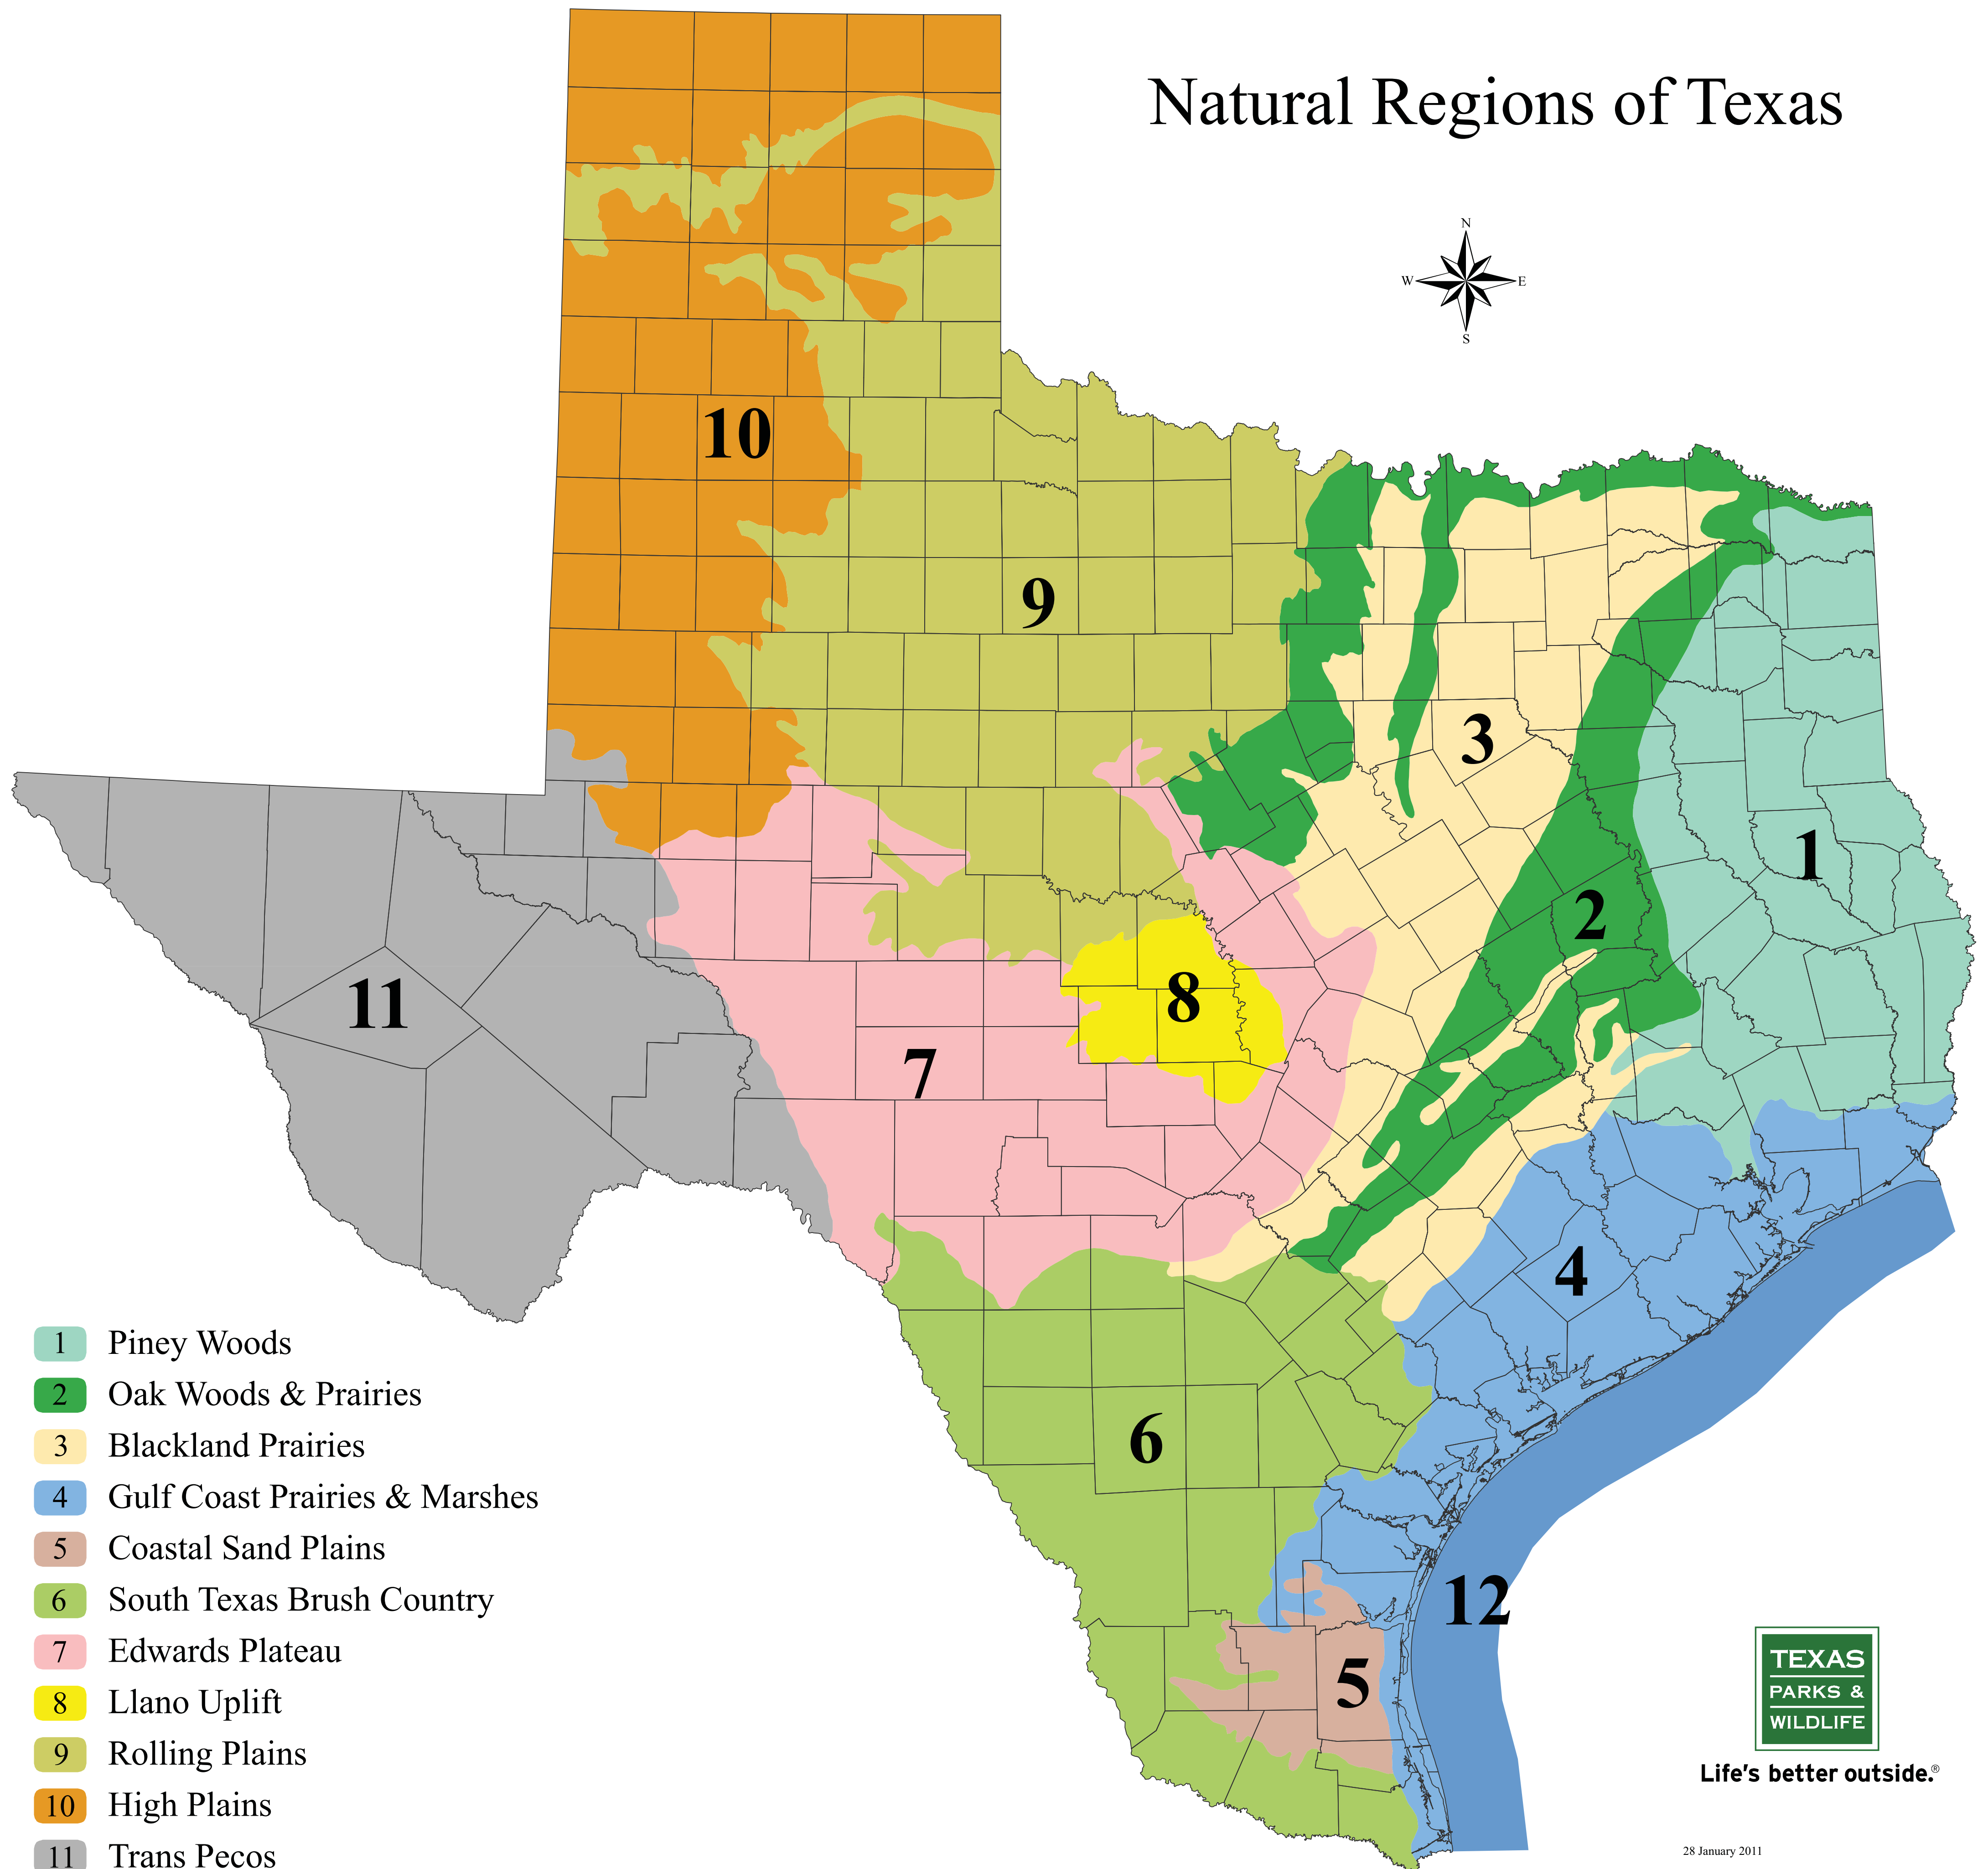

# Natural Regions of Texas

- 1 Piney Woods
- 2 Oak Woods & Prairies
- 3 Blackland Prairies
- 4 Gulf Coast Prairies & Marshes
- 5 Coastal Sand Plains
- 6 South Texas Brush Country
- 7 Edwards Plateau
- 8 Llano Uplift
- 9 Rolling Plains
- 10 High Plains
- 11 Trans Pecos
- 12 Marine Environment

Life's better outside.®

28 January 2011

Projection: Texas Statewide Mapping System

Map compiled by the Texas Parks & Wildlife Department GIS Lab. No claims are made to the accuracy of the data or to the suitability of the data to a particular use.