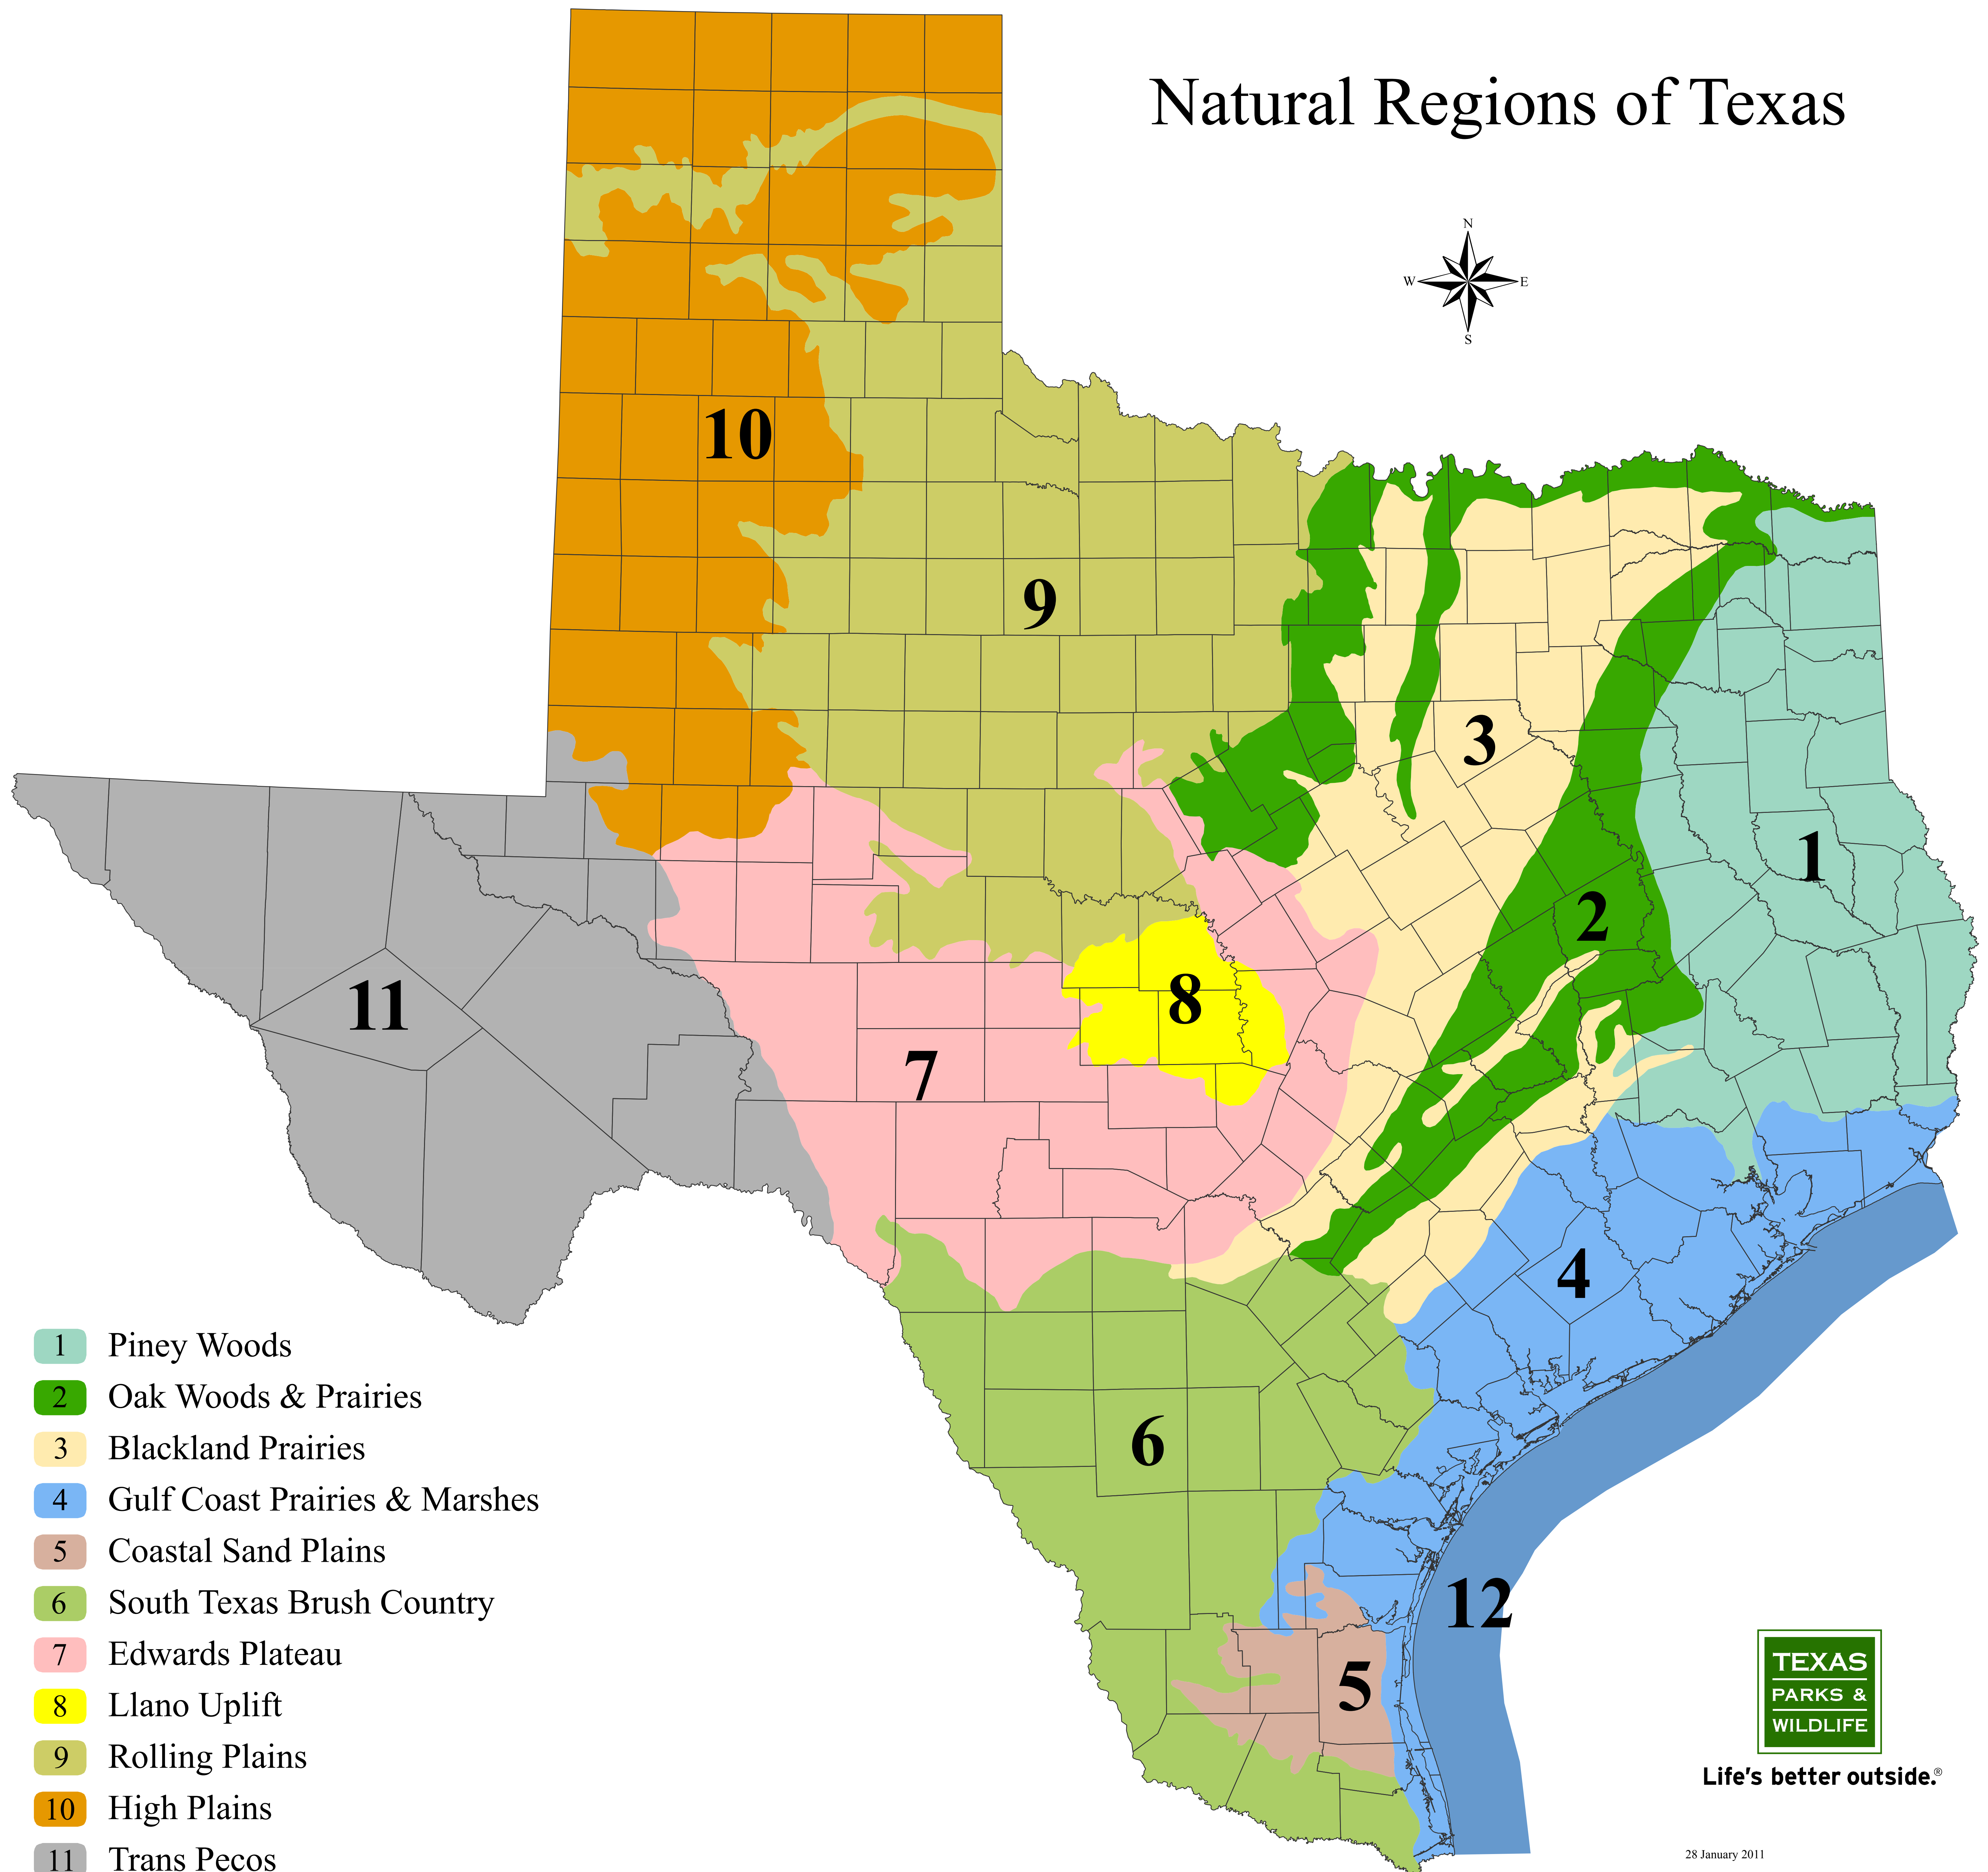

# Natural Regions of Texas

- 1 Piney Woods
- 2 Oak Woods & Prairies
- 3 Blackland Prairies
- 4 Gulf Coast Prairies & Marshes
- 5 Coastal Sand Plains
- 6 South Texas Brush Country
- 7 Edwards Plateau
- 8 Llano Uplift
- 9 Rolling Plains
- 10 High Plains
- 11 Trans Pecos
- 12 Marine Environment

Life's better outside.®

Source: Preserving Texas' Natural Heritage. LBJ School of Public Affairs Policy Research Project Report 31, 1978

28 January 2011

Projection: Texas Statewide Mapping System

Map compiled by the Texas Parks & Wildlife Department GIS Lab. No claims are made to the accuracy of the data or to the suitability of the data to a particular use.