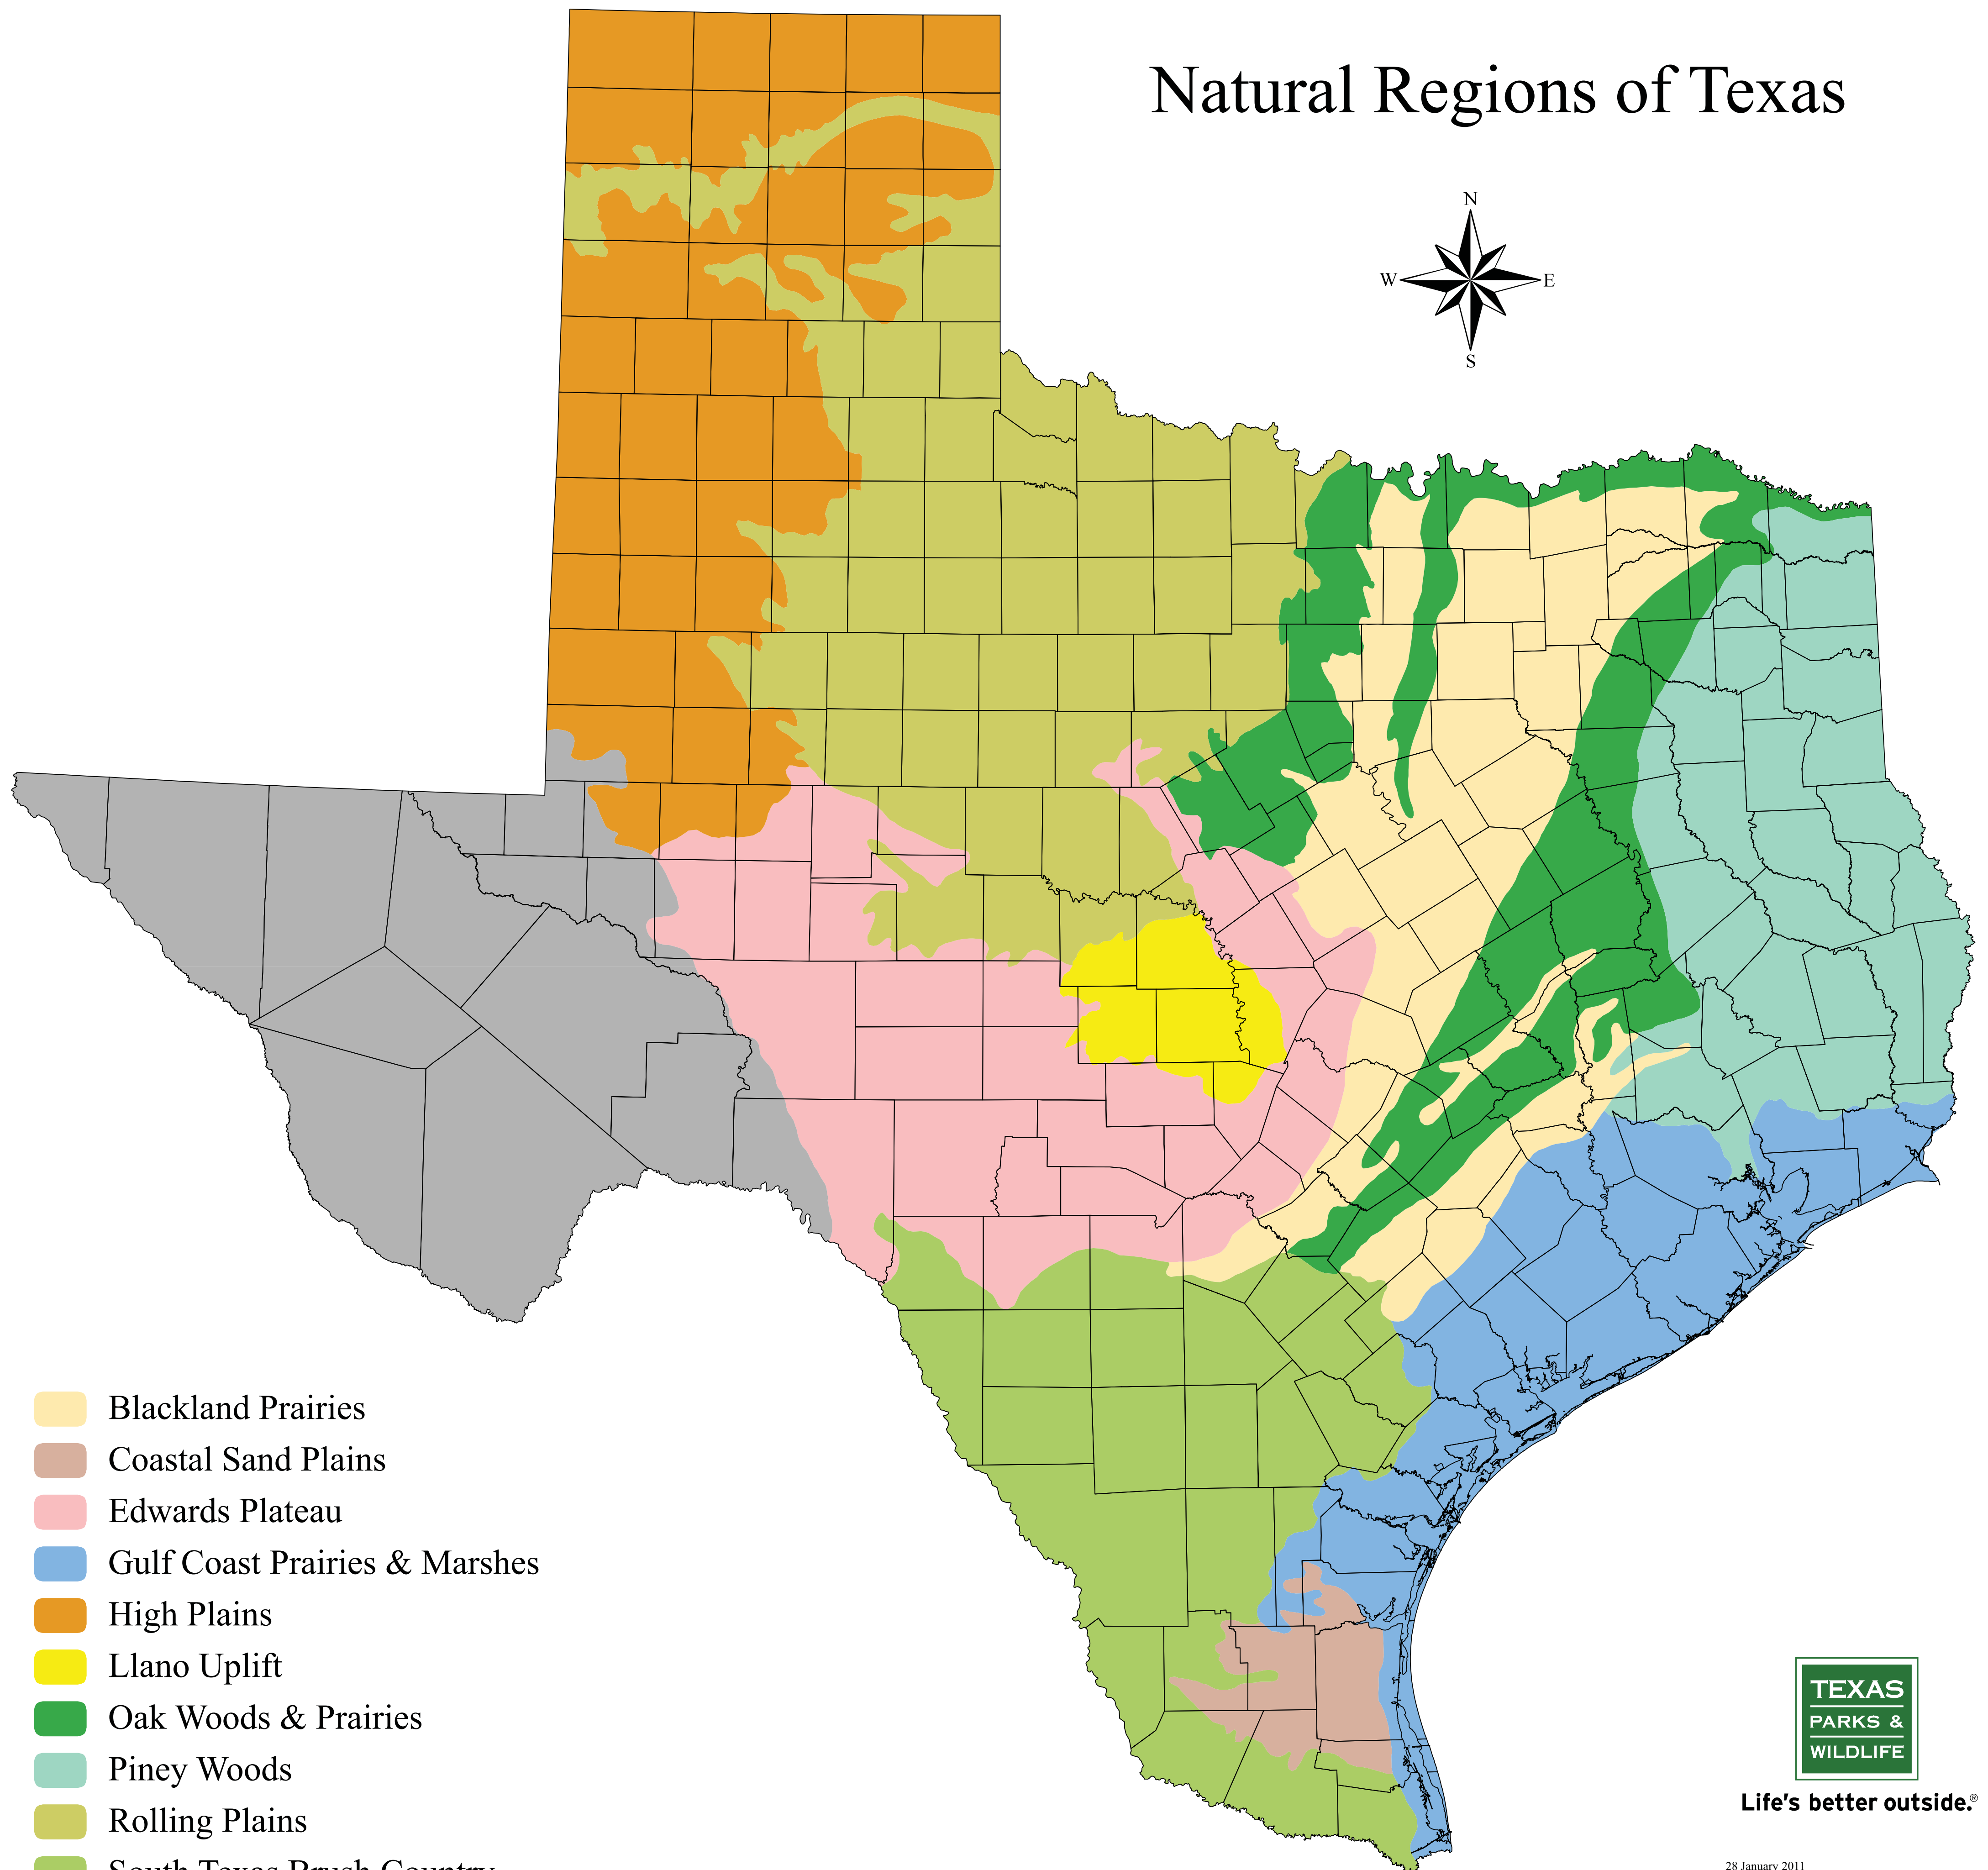

Natural Regions of Texas

- Blackland Prairies
- Coastal Sand Plains
- Edwards Plateau
- Gulf Coast Prairies & Marshes
- High Plains
- Llano Uplift
- Oak Woods & Prairies
- Piney Woods
- Rolling Plains
- South Texas Brush Country
- Trans Pecos

Life's better outside.®

28 January 2011

Projection: Texas Statewide Mapping System

Map compiled by the Texas Parks & Wildlife Department GIS Lab. No claims are made to the accuracy of the data or to the suitability of the data to a particular use.