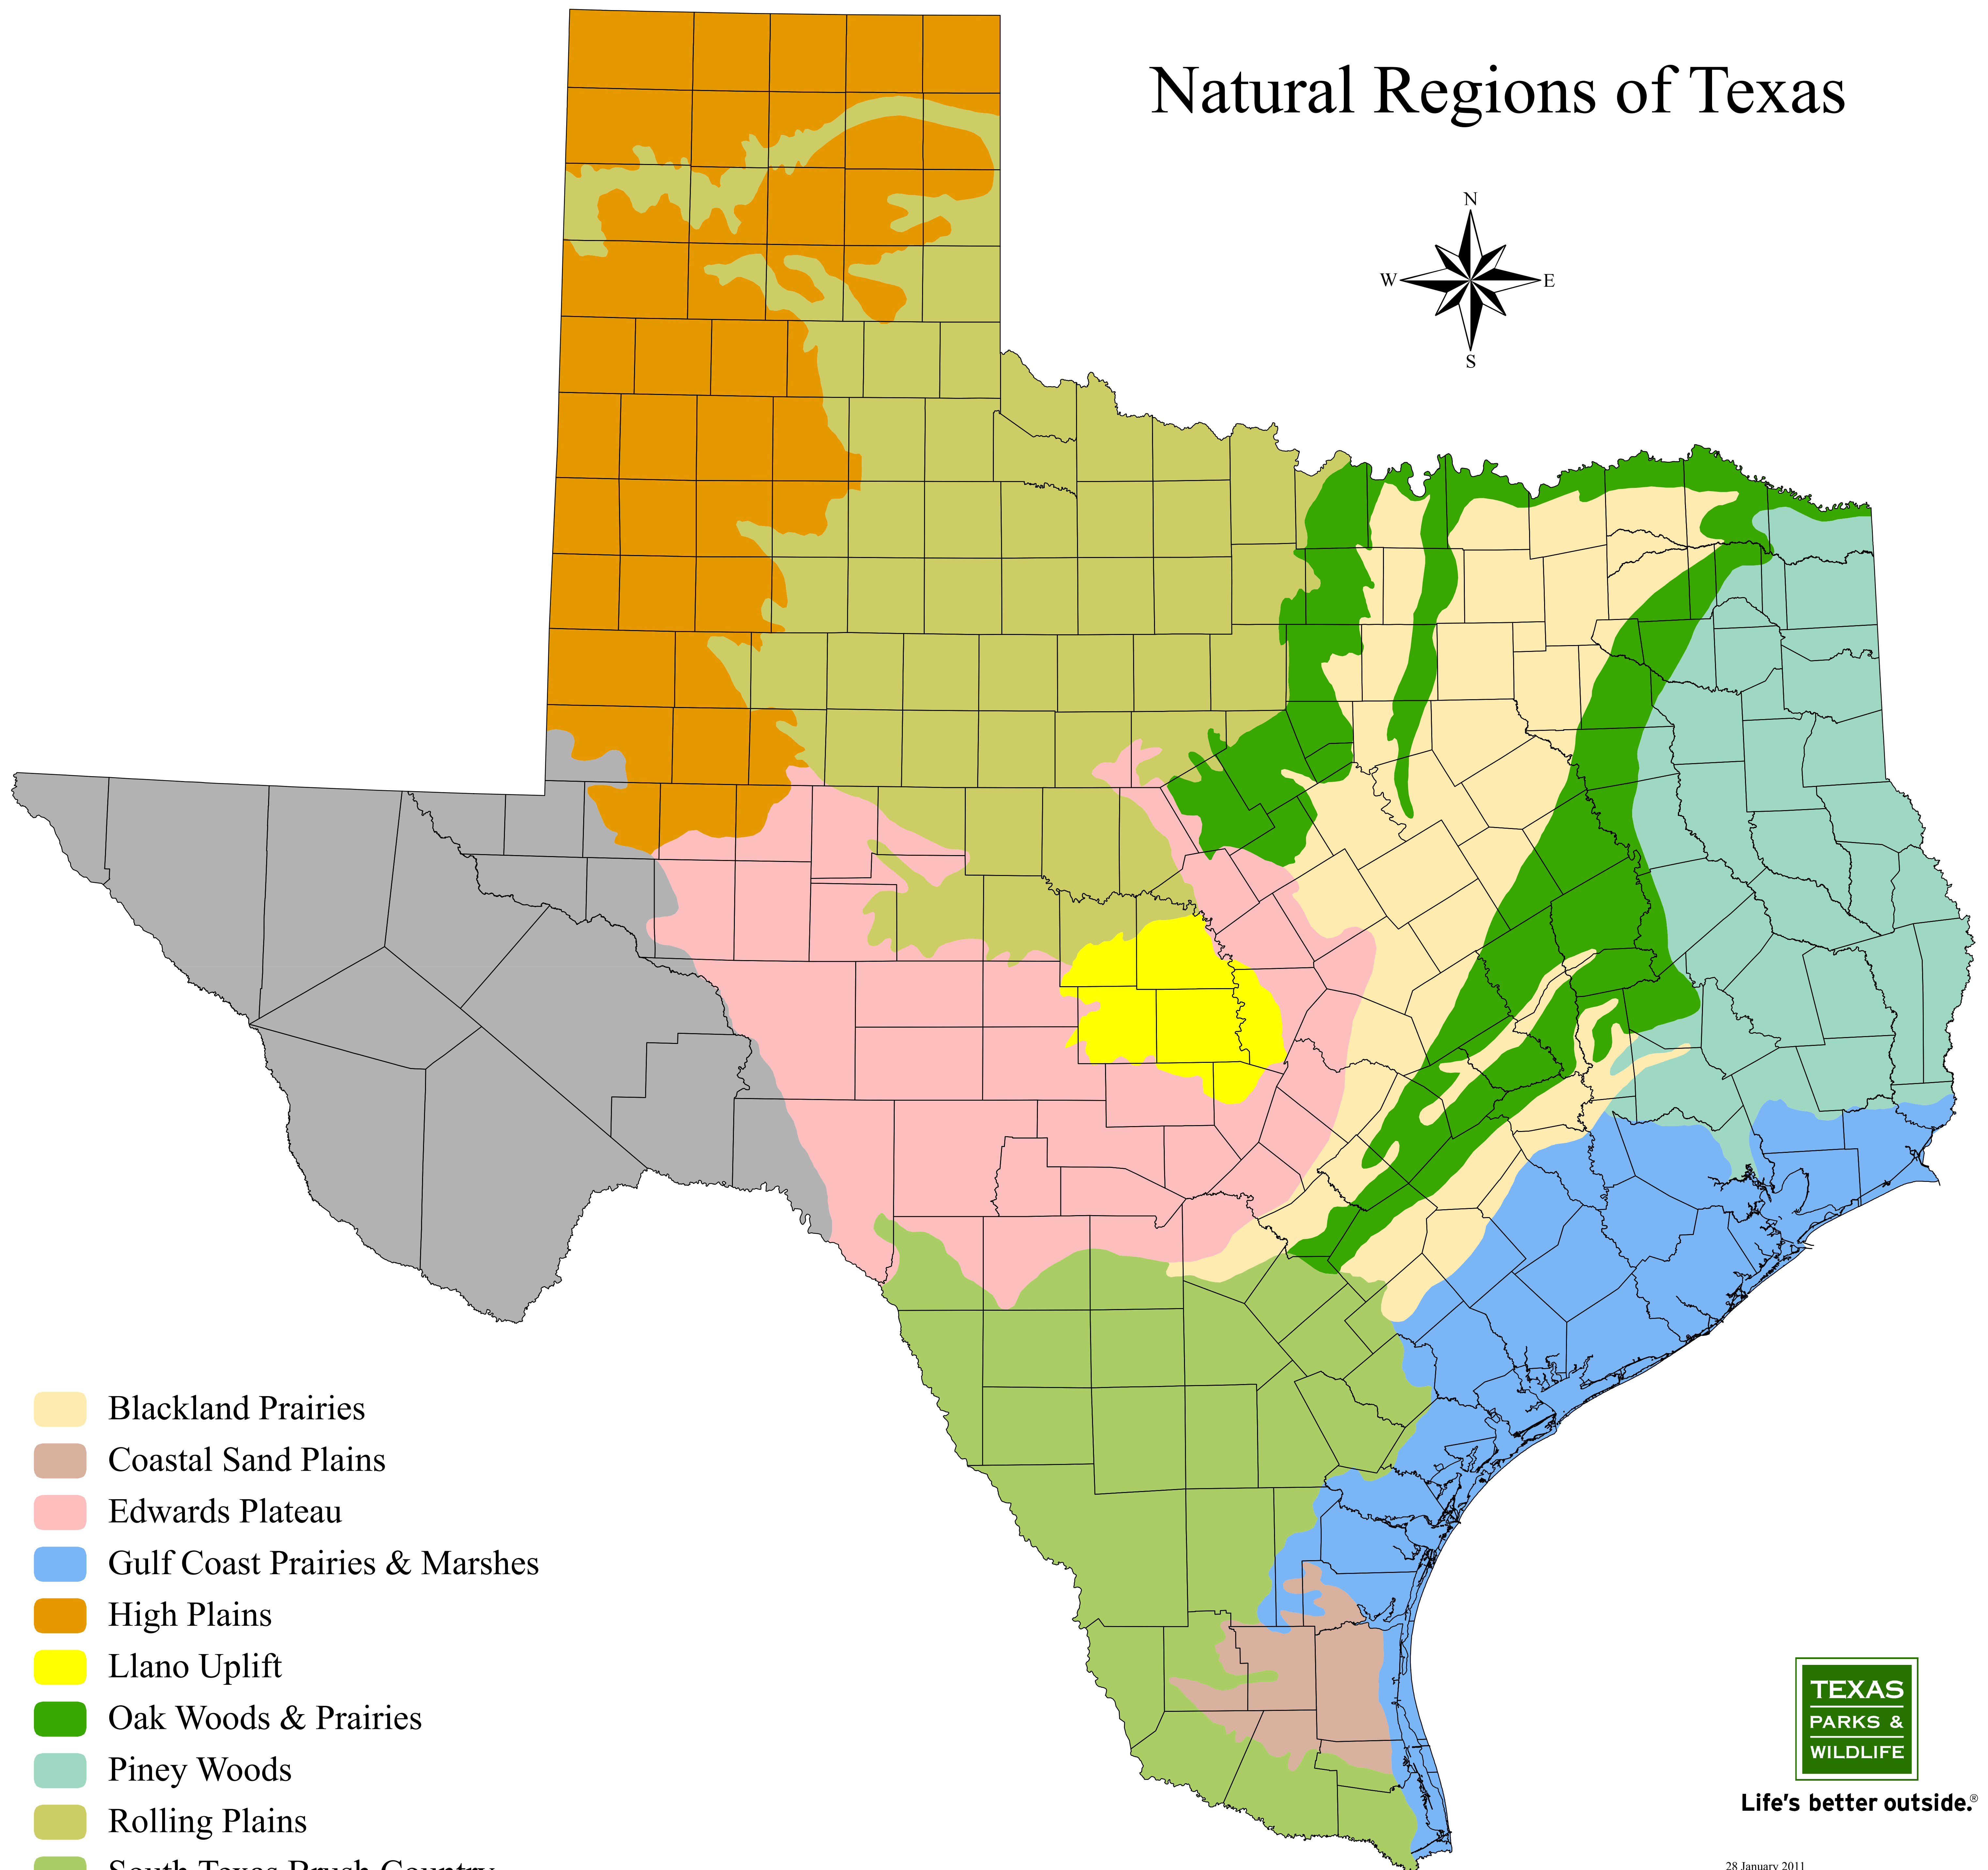

Natural Regions of Texas

- Blackland Prairies
- Coastal Sand Plains
- Edwards Plateau
- Gulf Coast Prairies & Marshes
- High Plains
- Llano Uplift
- Oak Woods & Prairies
- Piney Woods
- Rolling Plains
- South Texas Brush Country
- Trans Pecos

Life's better outside.®

Source: *Preserving Texas' Natural Heritage*. LBJ School of Public Affairs Policy Research Project Report 31, 1978

28 January 2011

Projection: Texas Statewide Mapping System

Map compiled by the Texas Parks & Wildlife Department GIS Lab. No claims are made to the accuracy of the data or to the suitability of the data to a particular use.