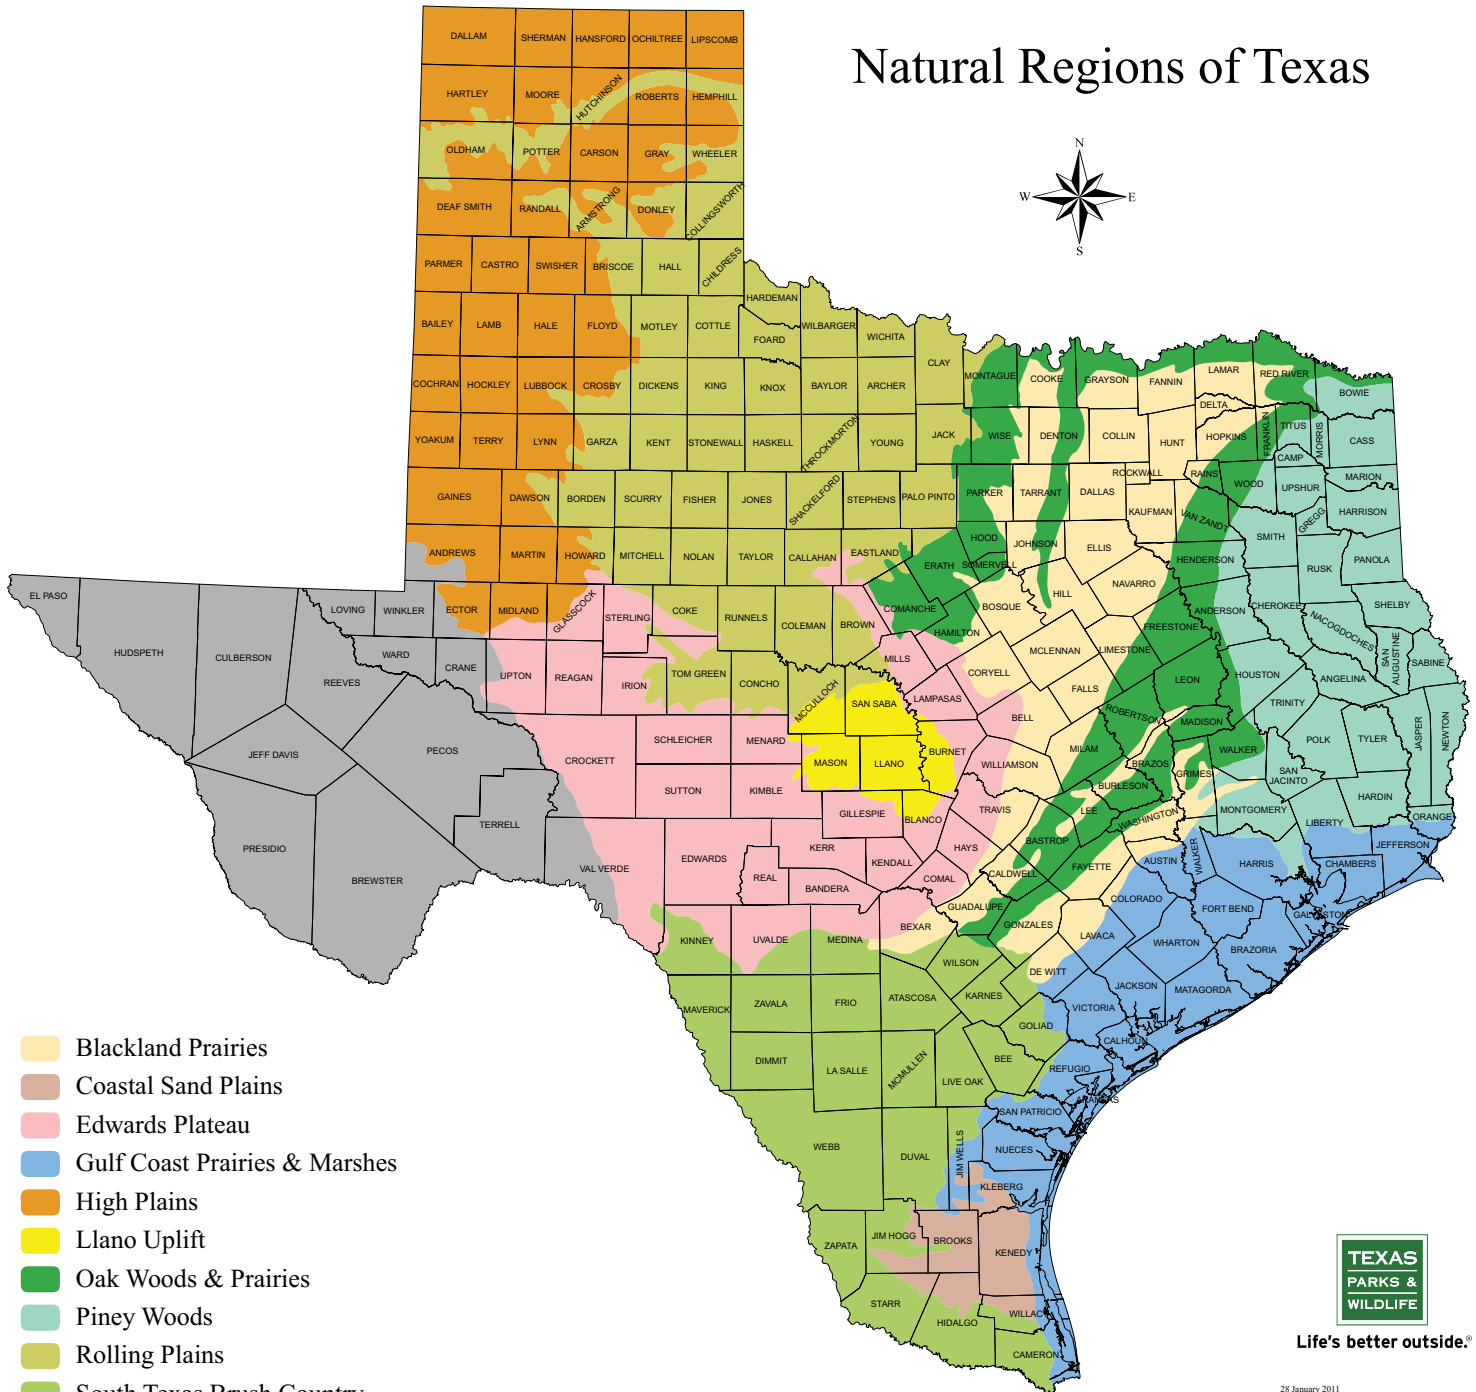

Natural Regions of Texas

- Blackland Prairies
- Coastal Sand Plains
- Edwards Plateau
- Gulf Coast Prairies & Marshes
- High Plains
- Llano Uplift
- Oak Woods & Prairies
- Piney Woods
- Rolling Plains
- South Texas Brush Country
- Trans Pecos

Life's better outside.®

Source: *Preserving Texas' Natural Heritage*. LBJ School of
Public Affairs Policy Research Project Report 31, 1978