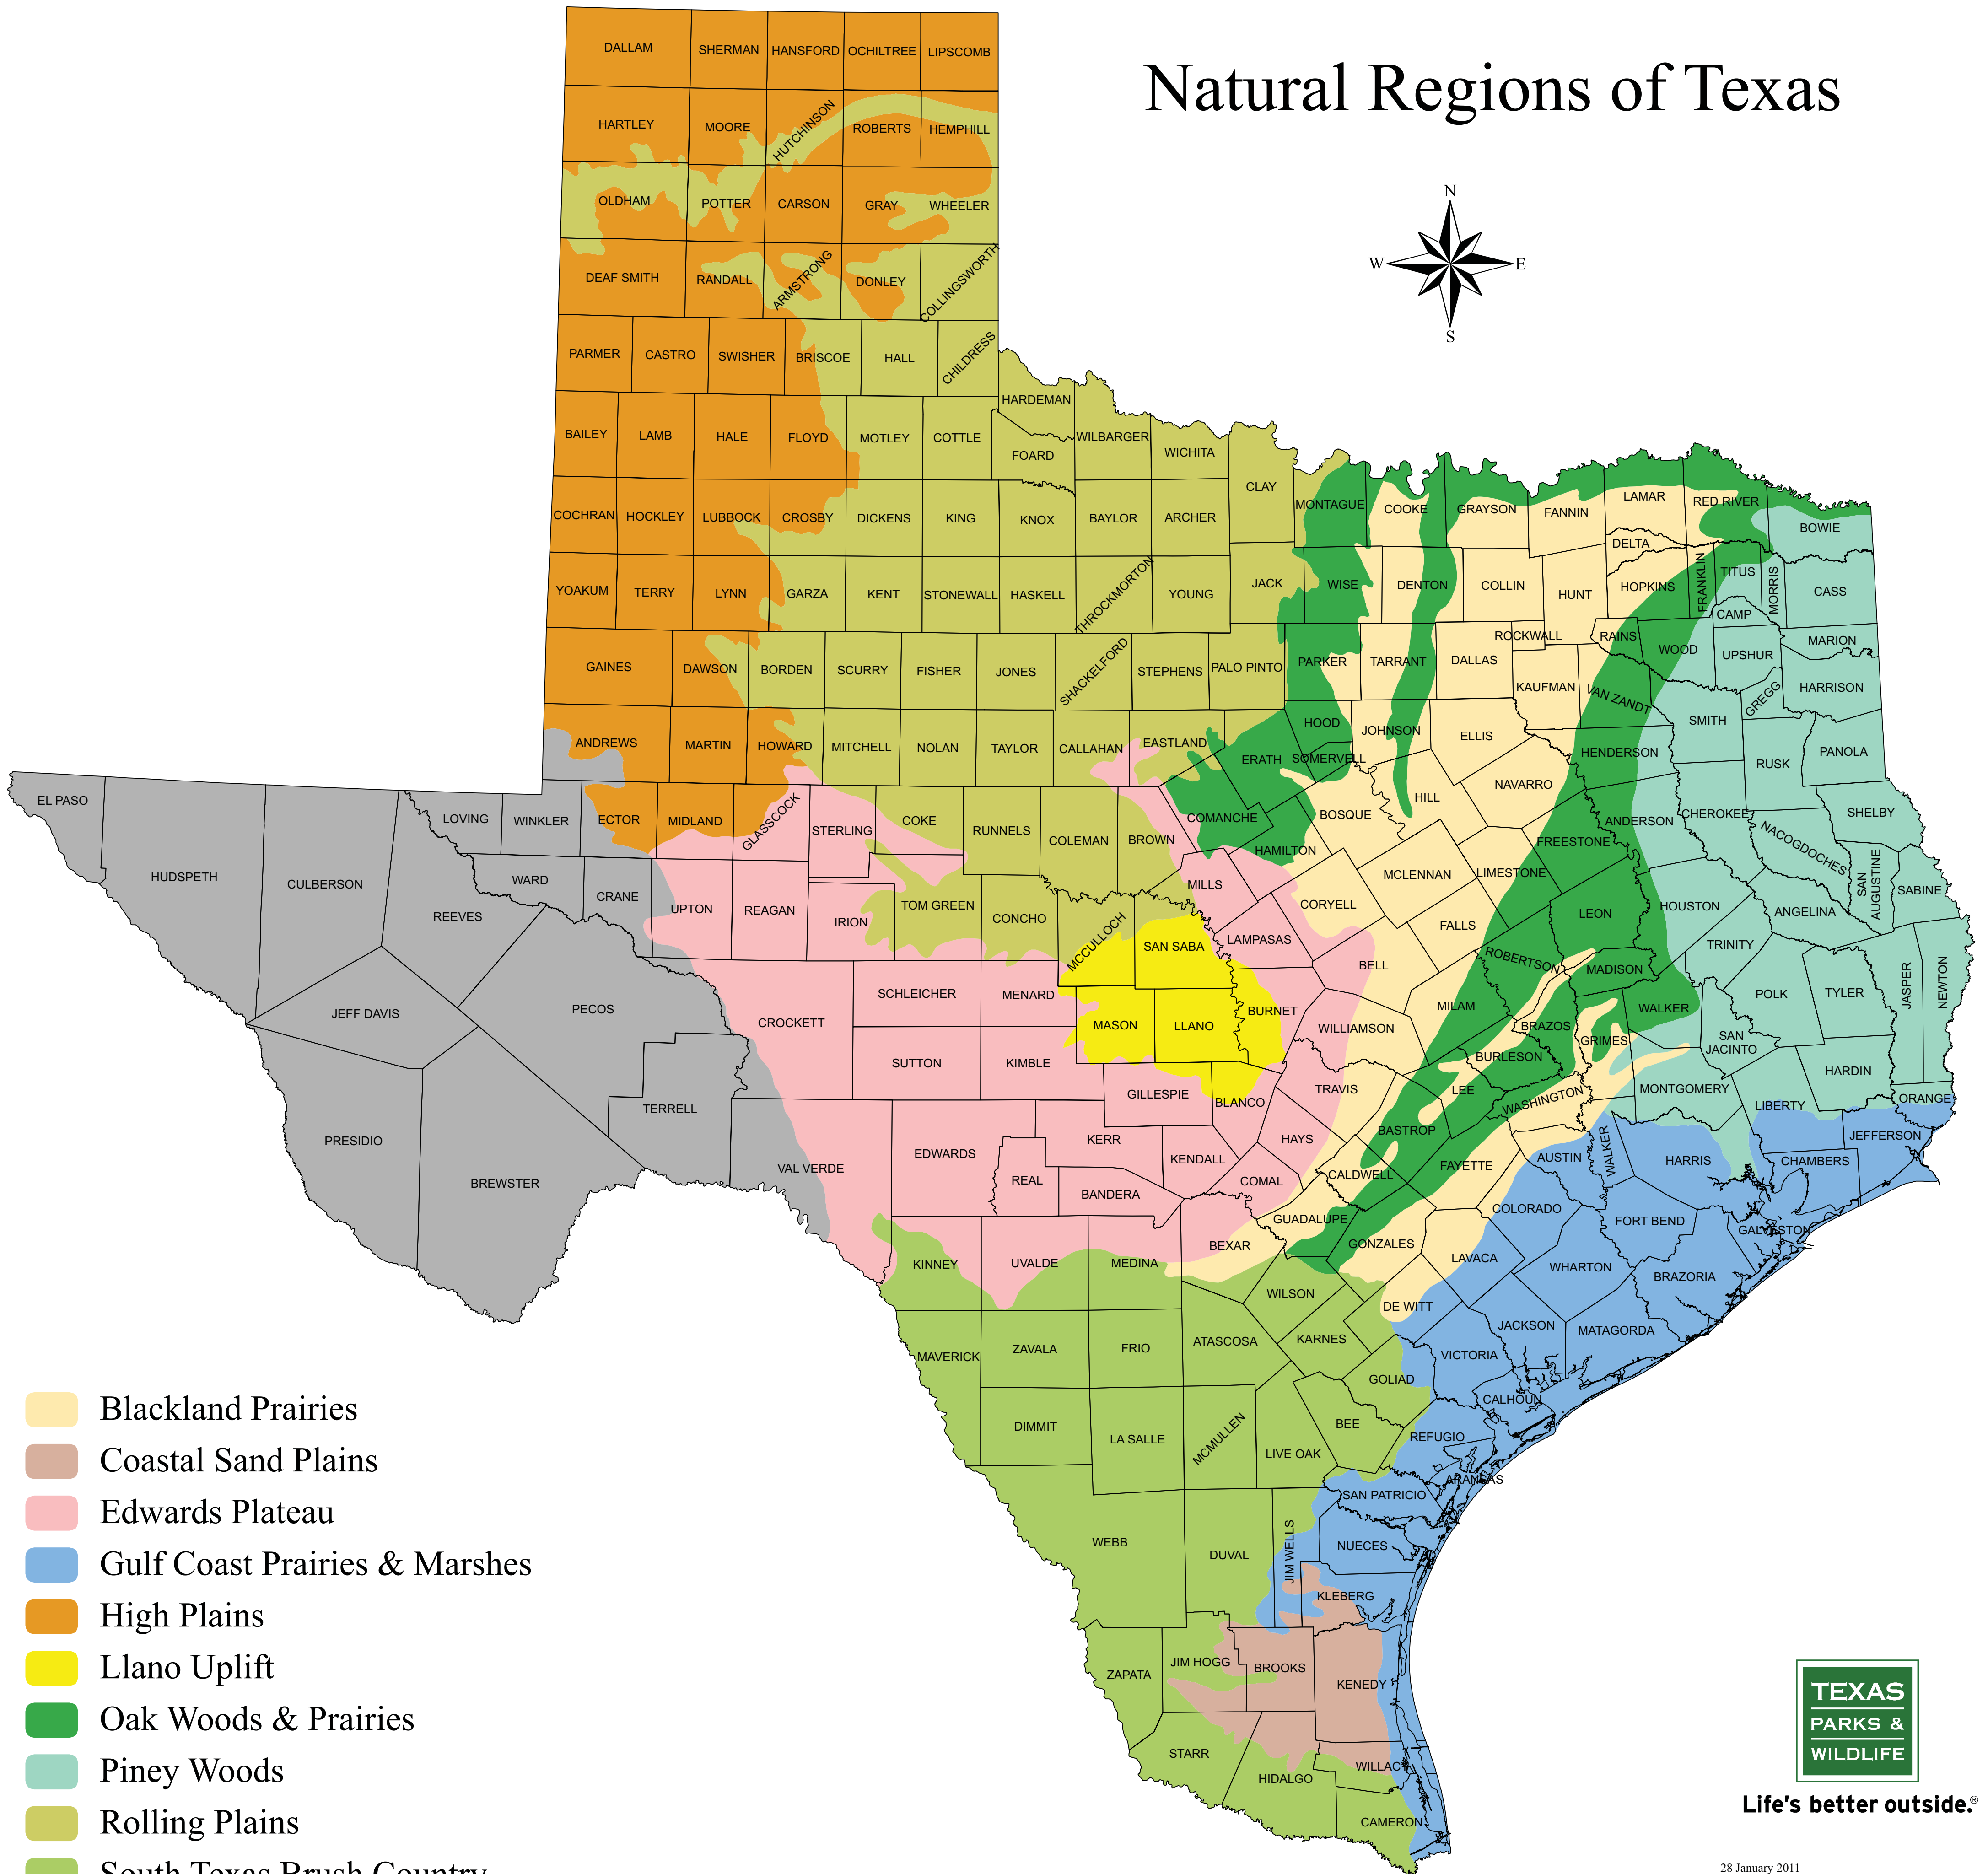

Natural Regions of Texas

-  Blackland Prairies
-  Coastal Sand Plains
-  Edwards Plateau
-  Gulf Coast Prairies & Marshes
-  High Plains
-  Llano Uplift
-  Oak Woods & Prairies
-  Piney Woods
-  Rolling Plains
-  South Texas Brush Country
-  Trans Pecos

Life's better outside.®

28 January 2011

Projection: Texas Statewide Mapping System

Map compiled by the Texas Parks & Wildlife Department GIS Lab. No claims are made to the accuracy of the data or to the suitability of the data to a particular use.