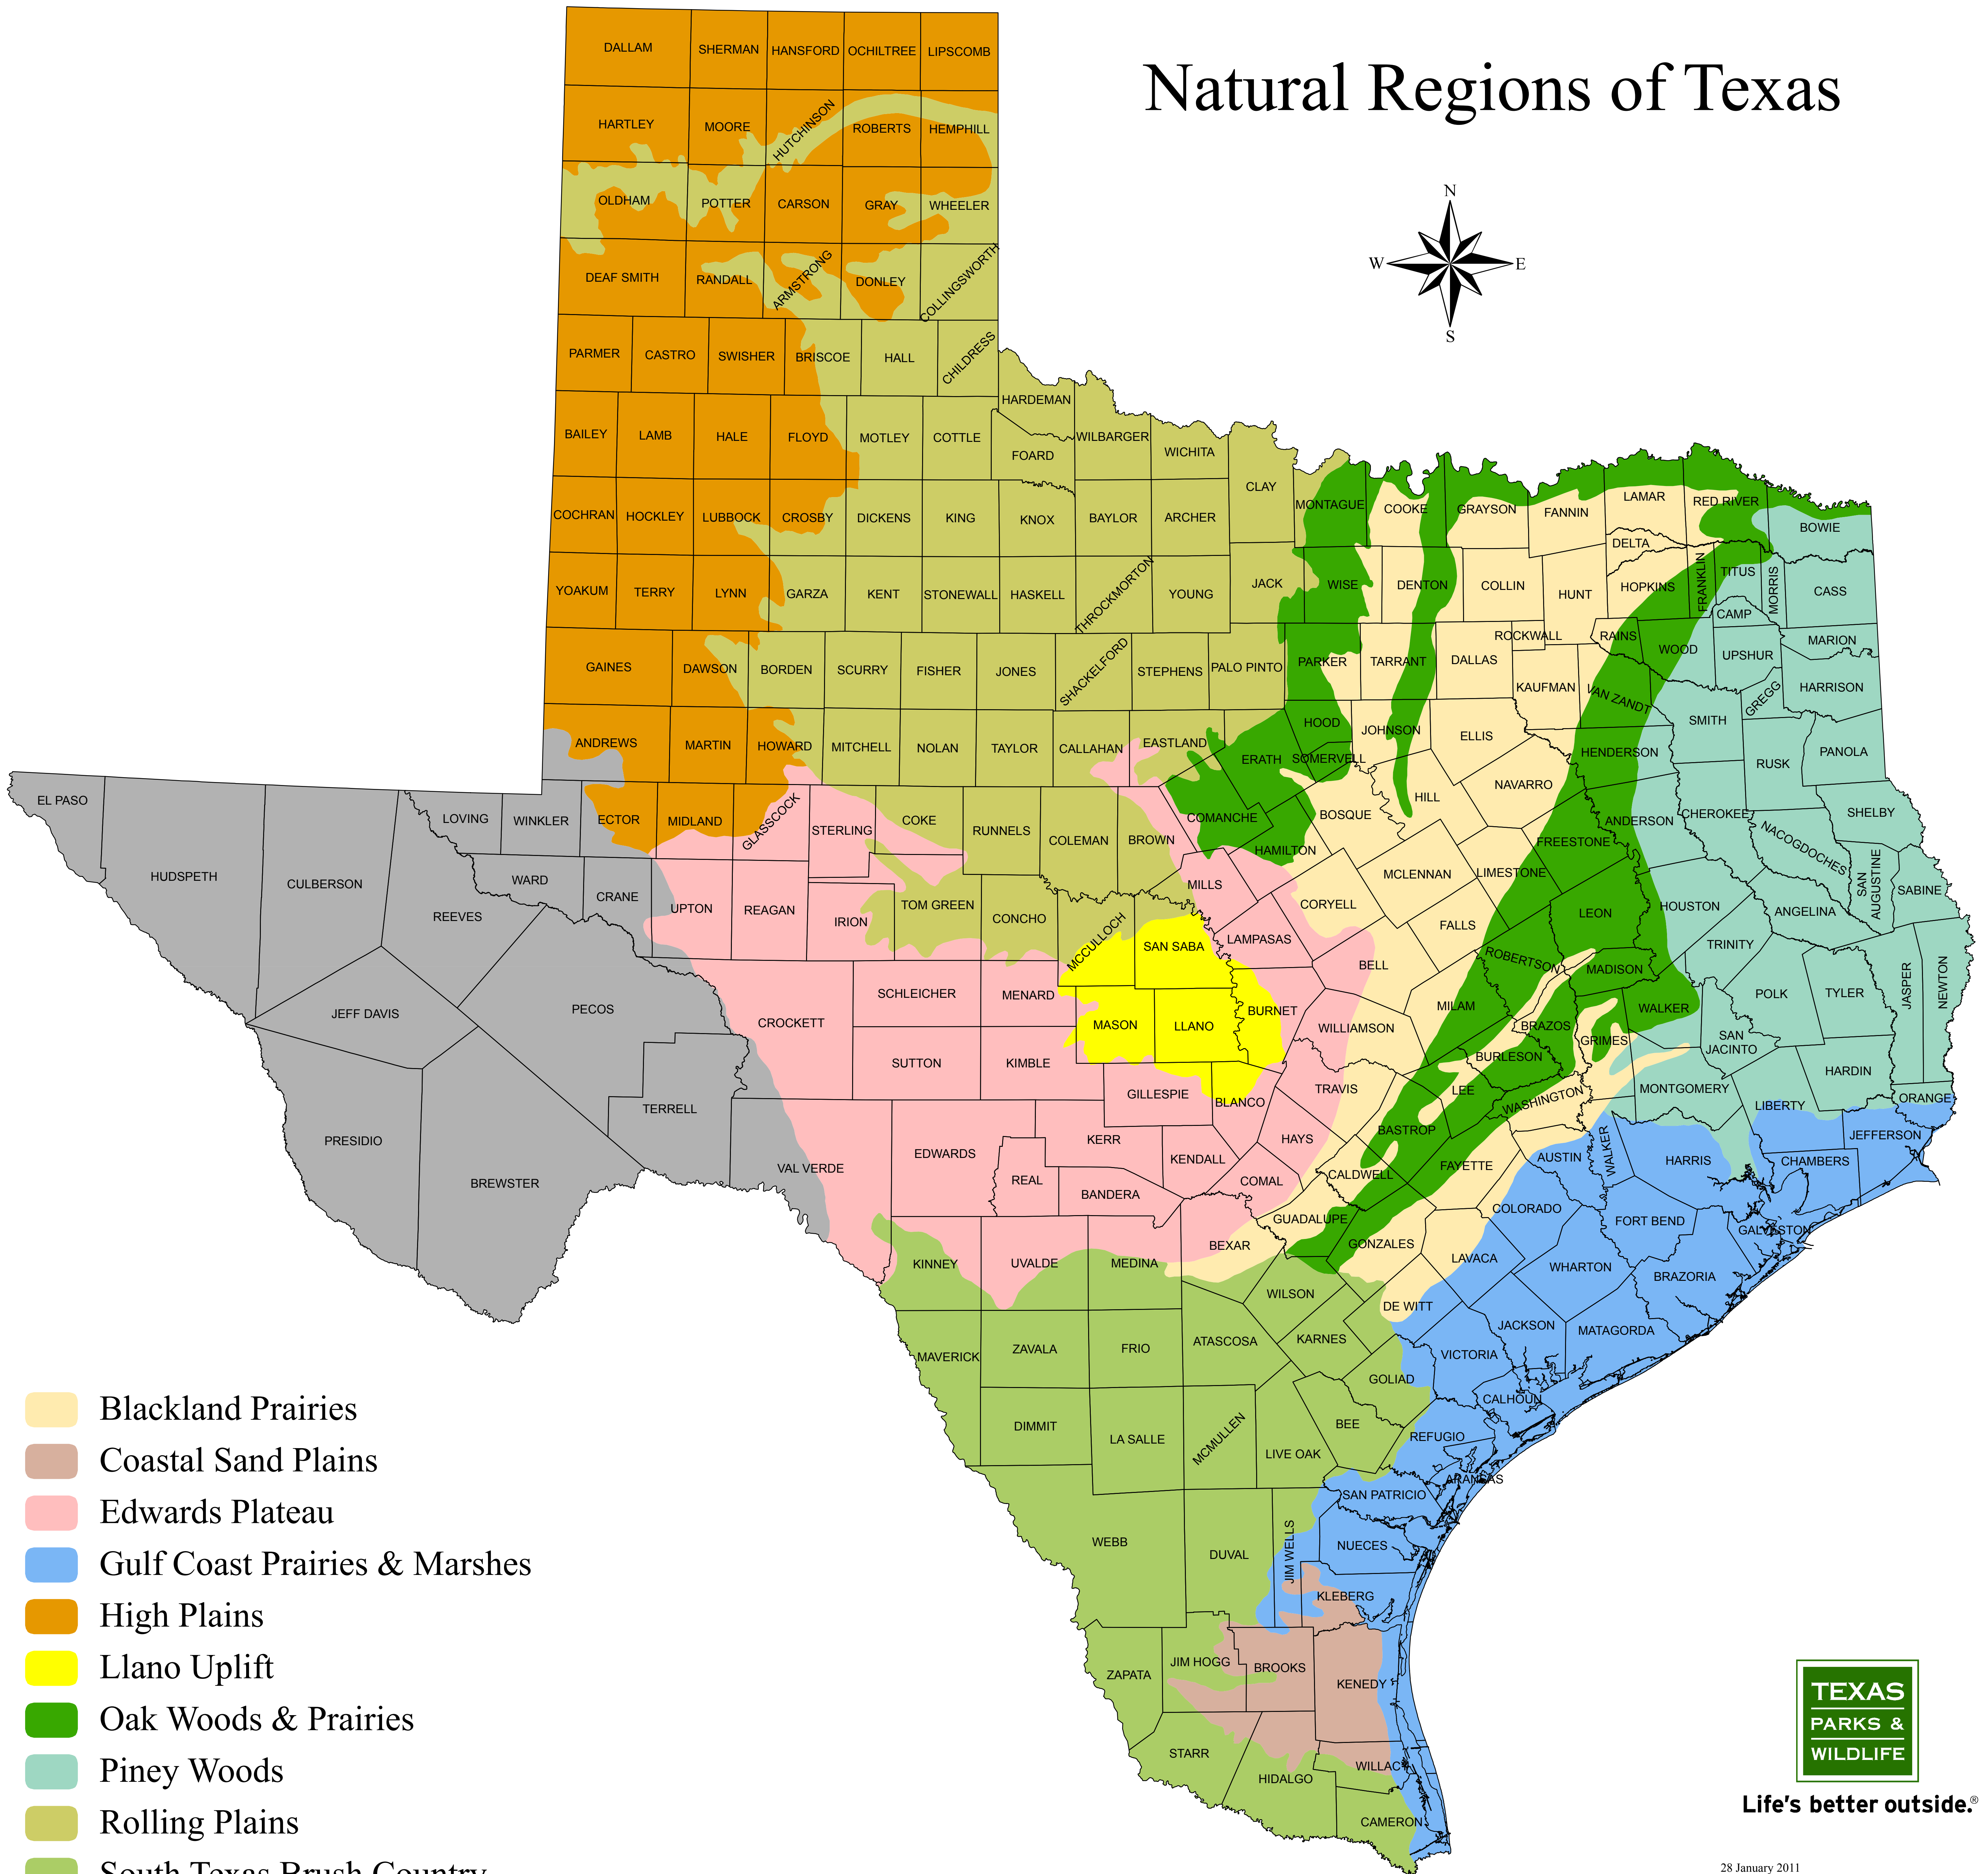

Natural Regions of Texas

- Blackland Prairies
- Coastal Sand Plains
- Edwards Plateau
- Gulf Coast Prairies & Marshes
- High Plains
- Llano Uplift
- Oak Woods & Prairies
- Piney Woods
- Rolling Plains
- South Texas Brush Country
- Trans Pecos

Life's better outside.®

28 January 2011

Projection: Texas Statewide Mapping System

Map compiled by the Texas Parks & Wildlife Department GIS Lab. No claims are made to the accuracy of the data or to the suitability of the data to a particular use.