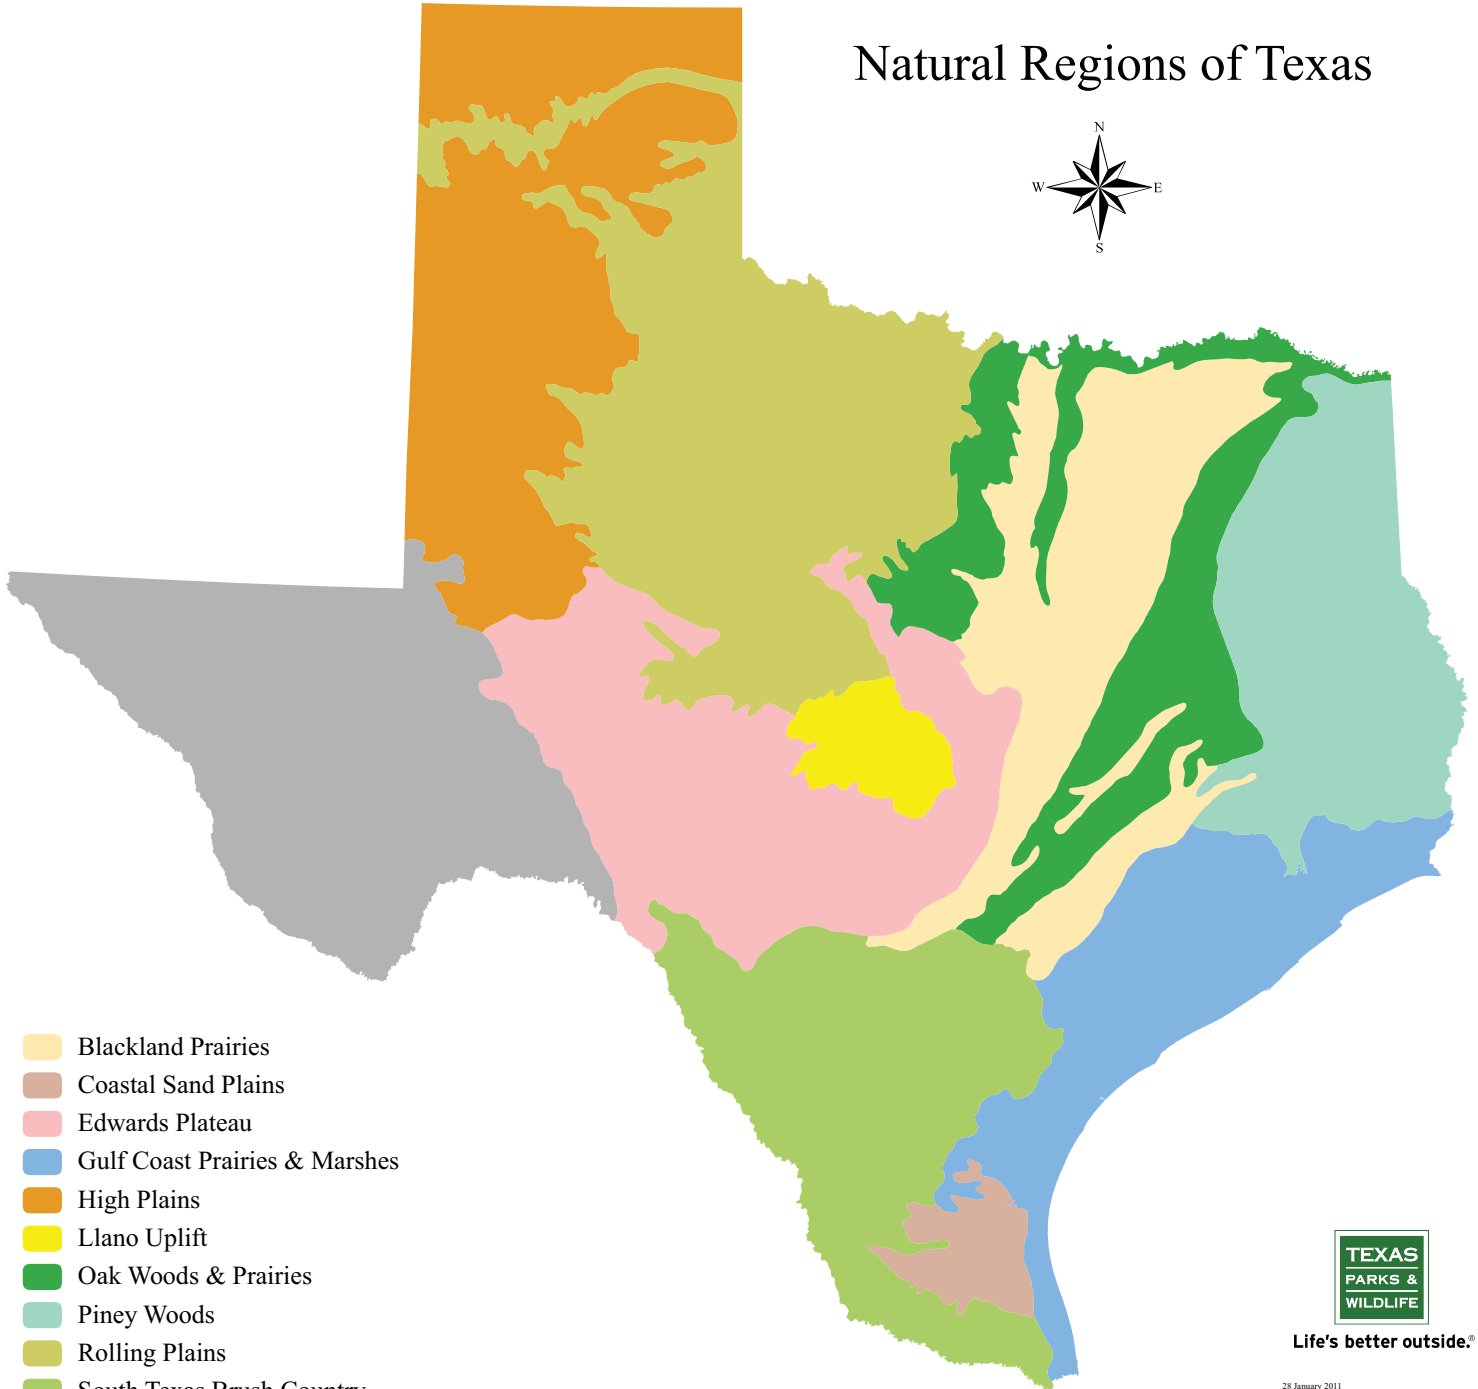

Natural Regions of Texas

- Blackland Prairies
- Coastal Sand Plains
- Edwards Plateau
- Gulf Coast Prairies & Marshes
- High Plains
- Llano Uplift
- Oak Woods & Prairies
- Piney Woods
- Rolling Plains
- South Texas Brush Country
- Trans Pecos

Life's better outside.®

Source: *Preserving Texas' Natural Heritage*. LBJ School of Public Affairs Policy Research Project Report 31, 1978