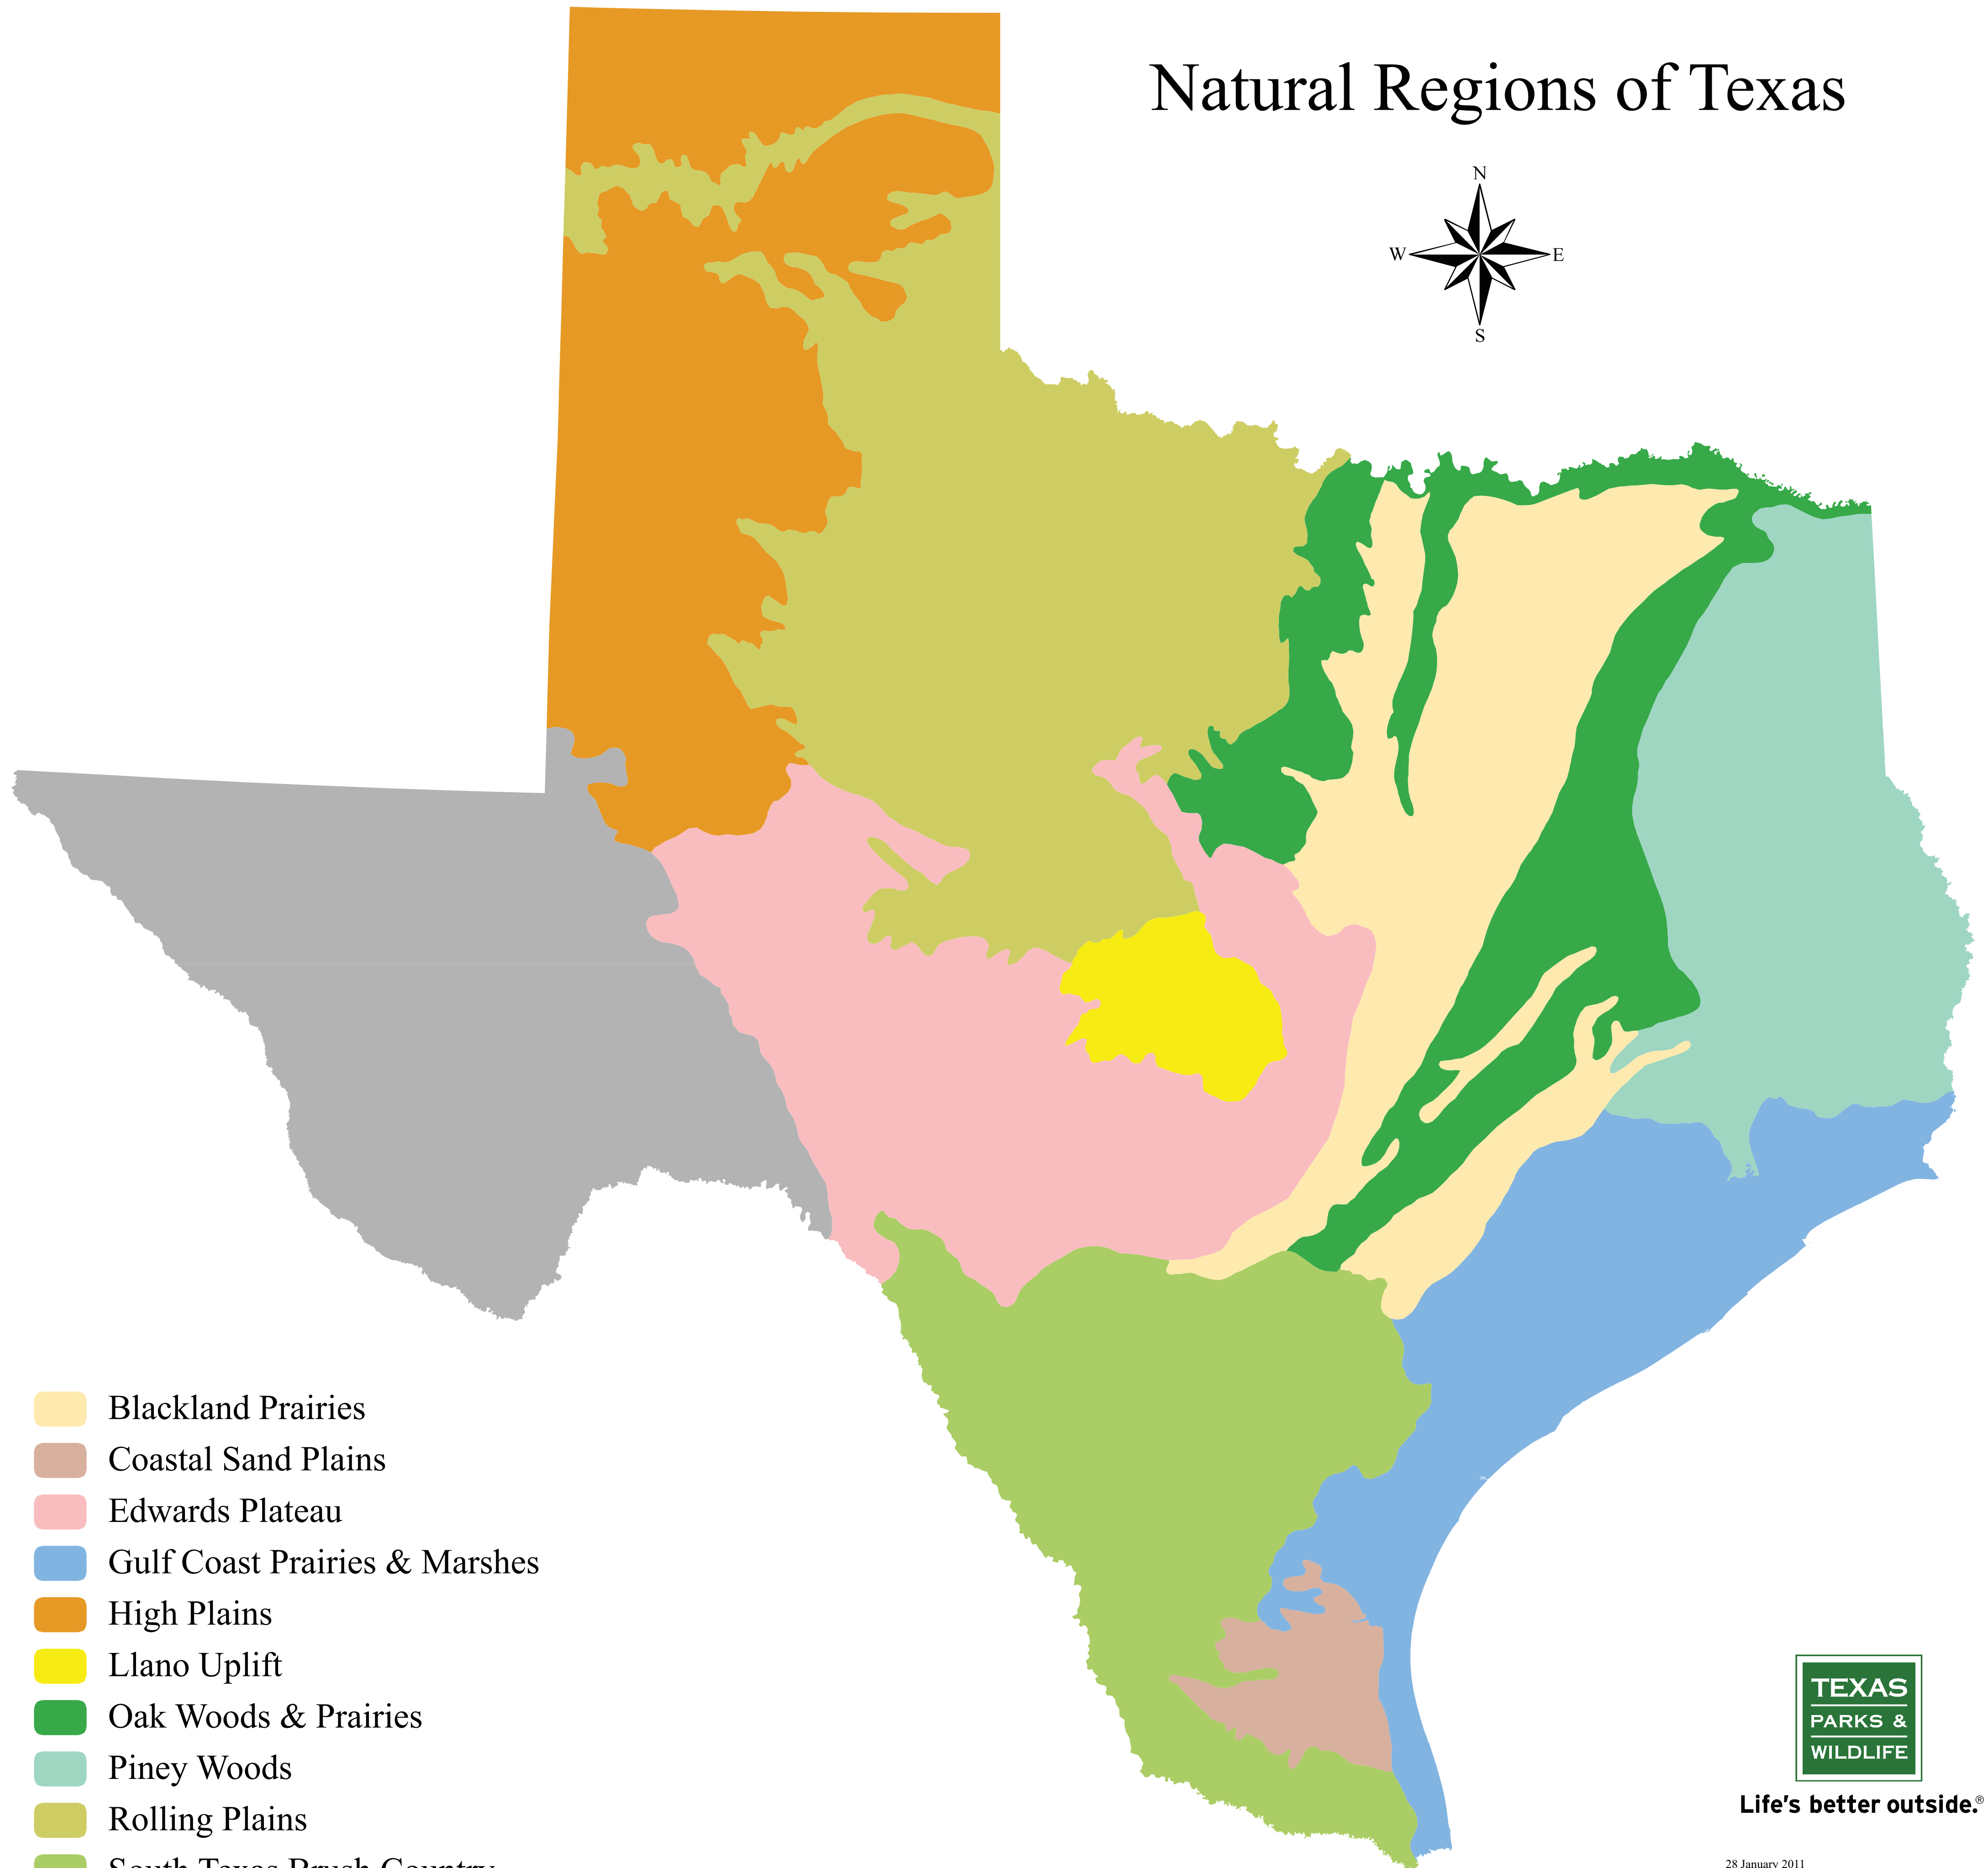

Natural Regions of Texas

- Blackland Prairies
- Coastal Sand Plains
- Edwards Plateau
- Gulf Coast Prairies & Marshes
- High Plains
- Llano Uplift
- Oak Woods & Prairies
- Piney Woods
- Rolling Plains
- South Texas Brush Country
- Trans Pecos

Life's better outside.®

28 January 2011

Projection: Texas Statewide Mapping System

Map compiled by the Texas Parks & Wildlife Department GIS Lab. No claims are made to the accuracy of the data or to the suitability of the data to a particular use.