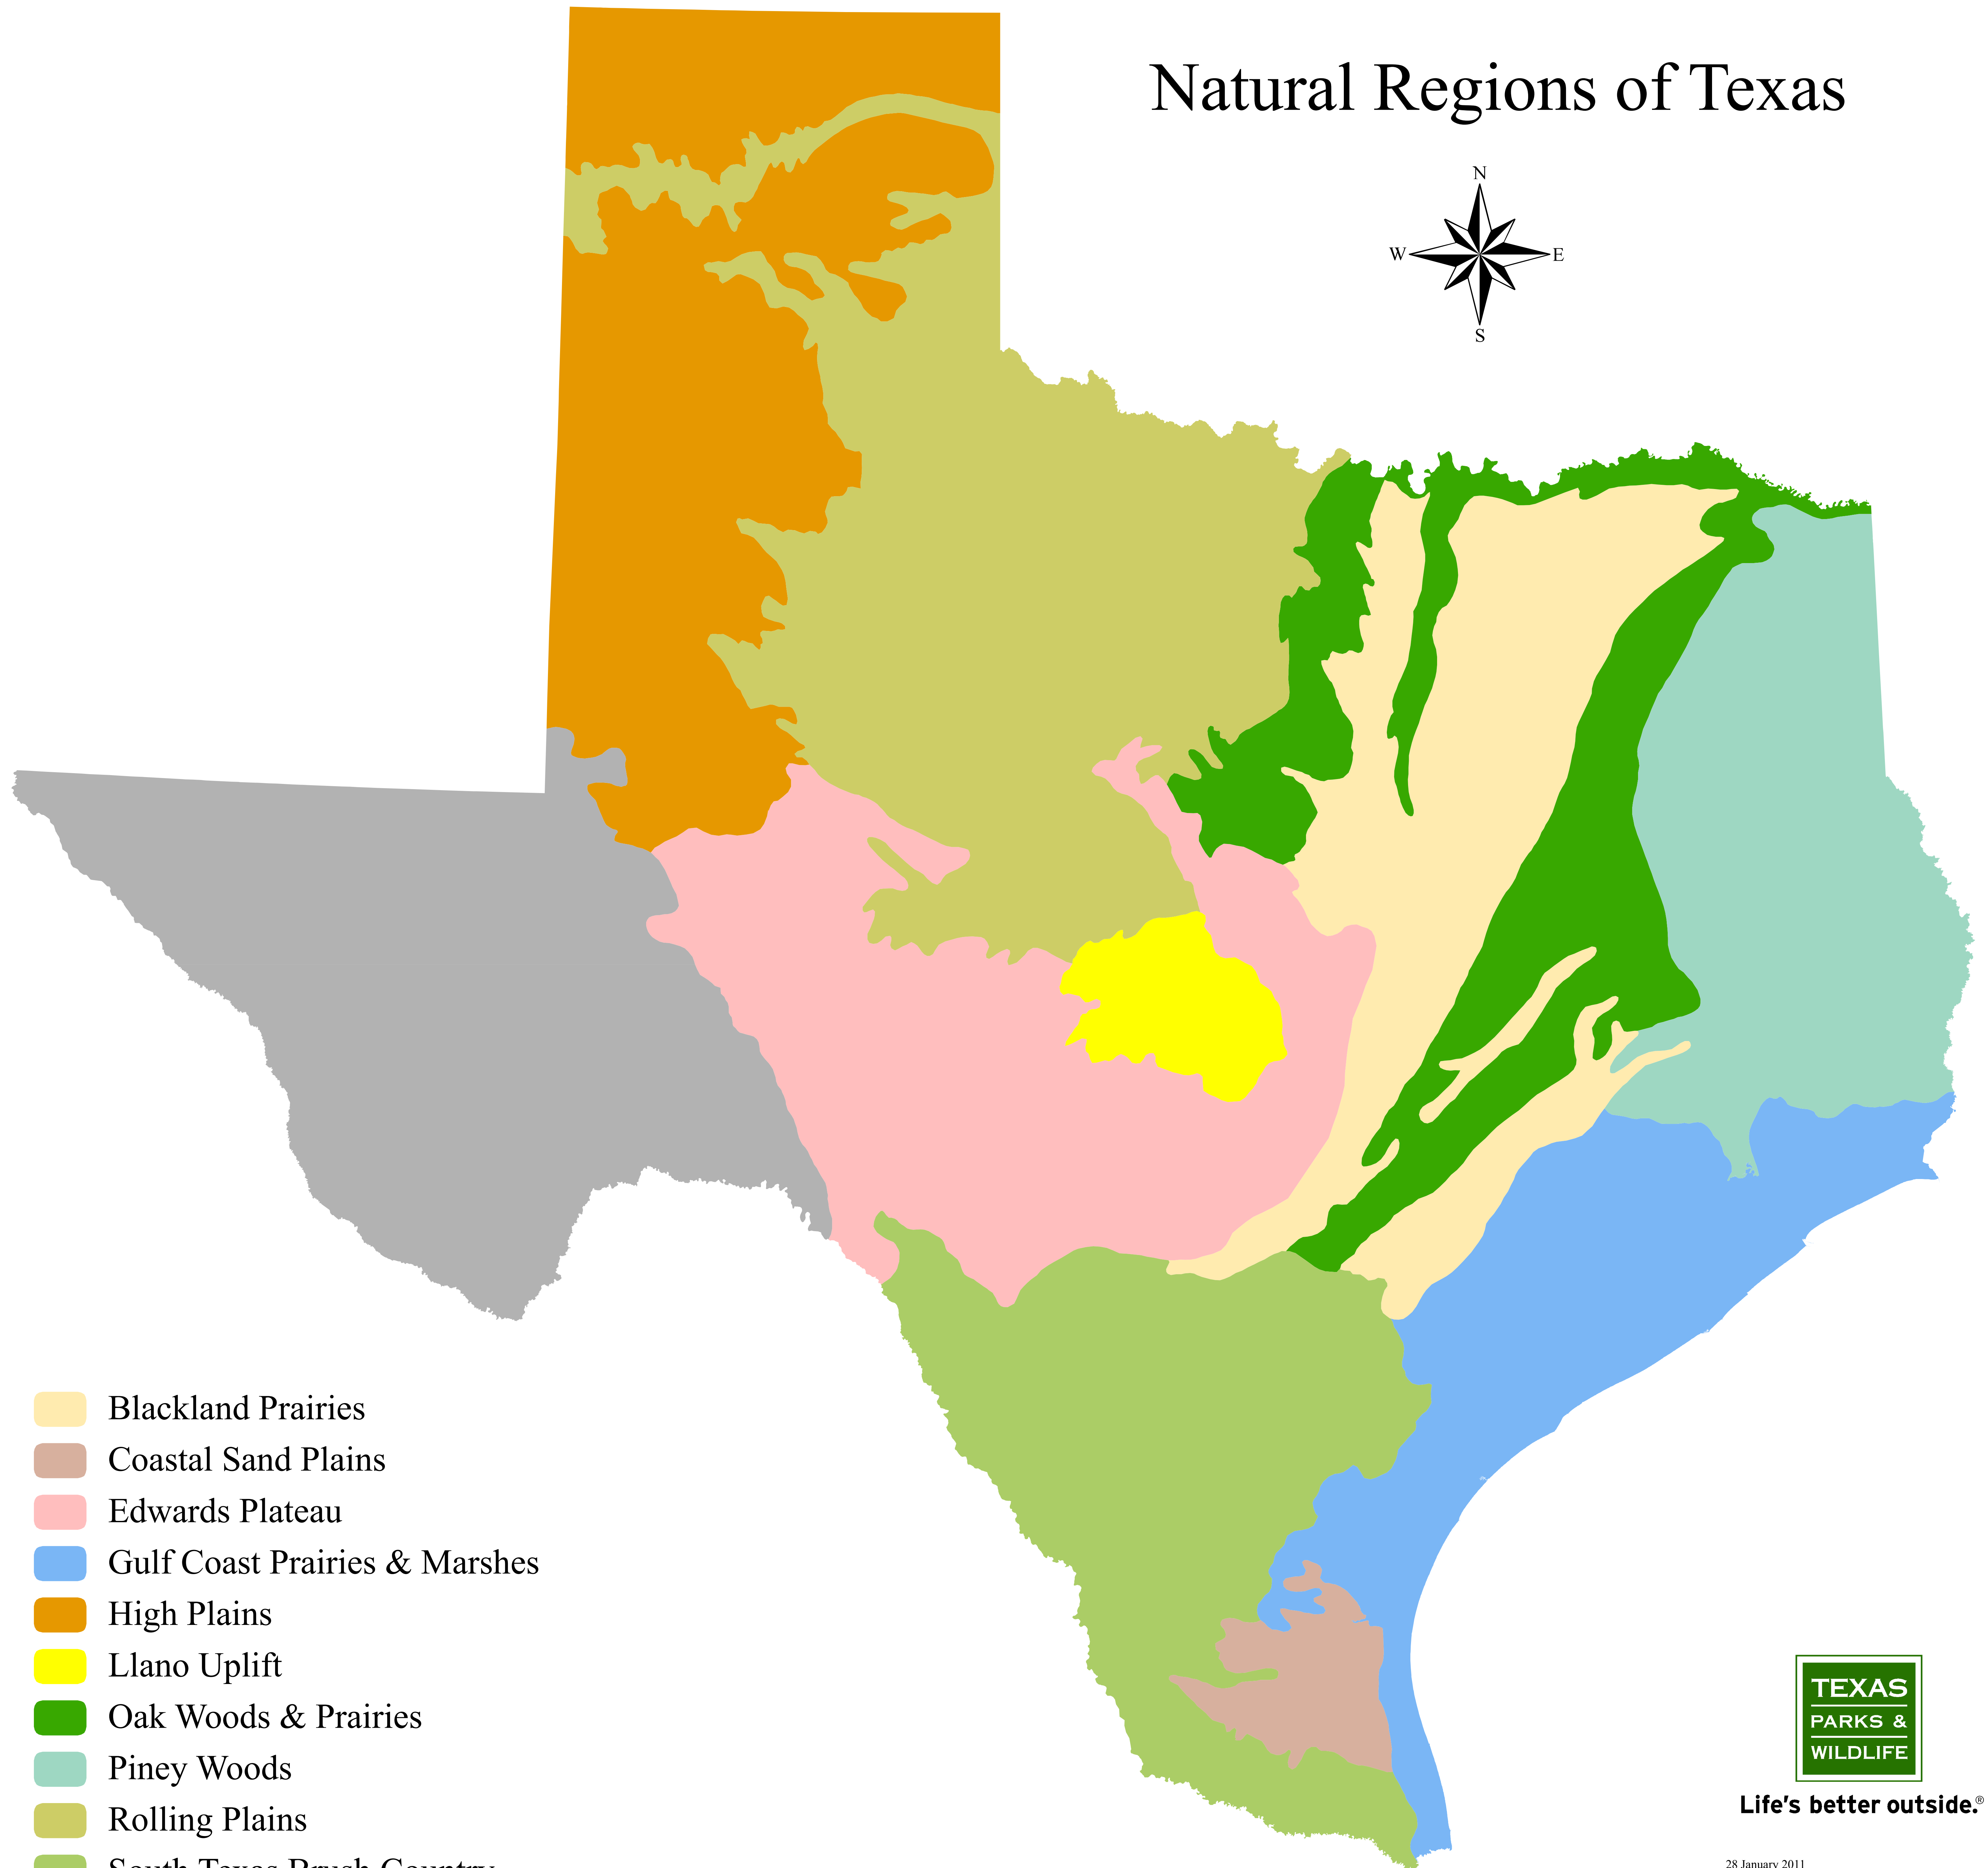

Natural Regions of Texas

- Blackland Prairies
- Coastal Sand Plains
- Edwards Plateau
- Gulf Coast Prairies & Marshes
- High Plains
- Llano Uplift
- Oak Woods & Prairies
- Piney Woods
- Rolling Plains
- South Texas Brush Country
- Trans Pecos

Life's better outside.®

28 January 2011

Projection: Texas Statewide Mapping System

Map compiled by the Texas Parks & Wildlife Department GIS Lab. No claims are made to the accuracy of the data or to the suitability of the data to a particular use.