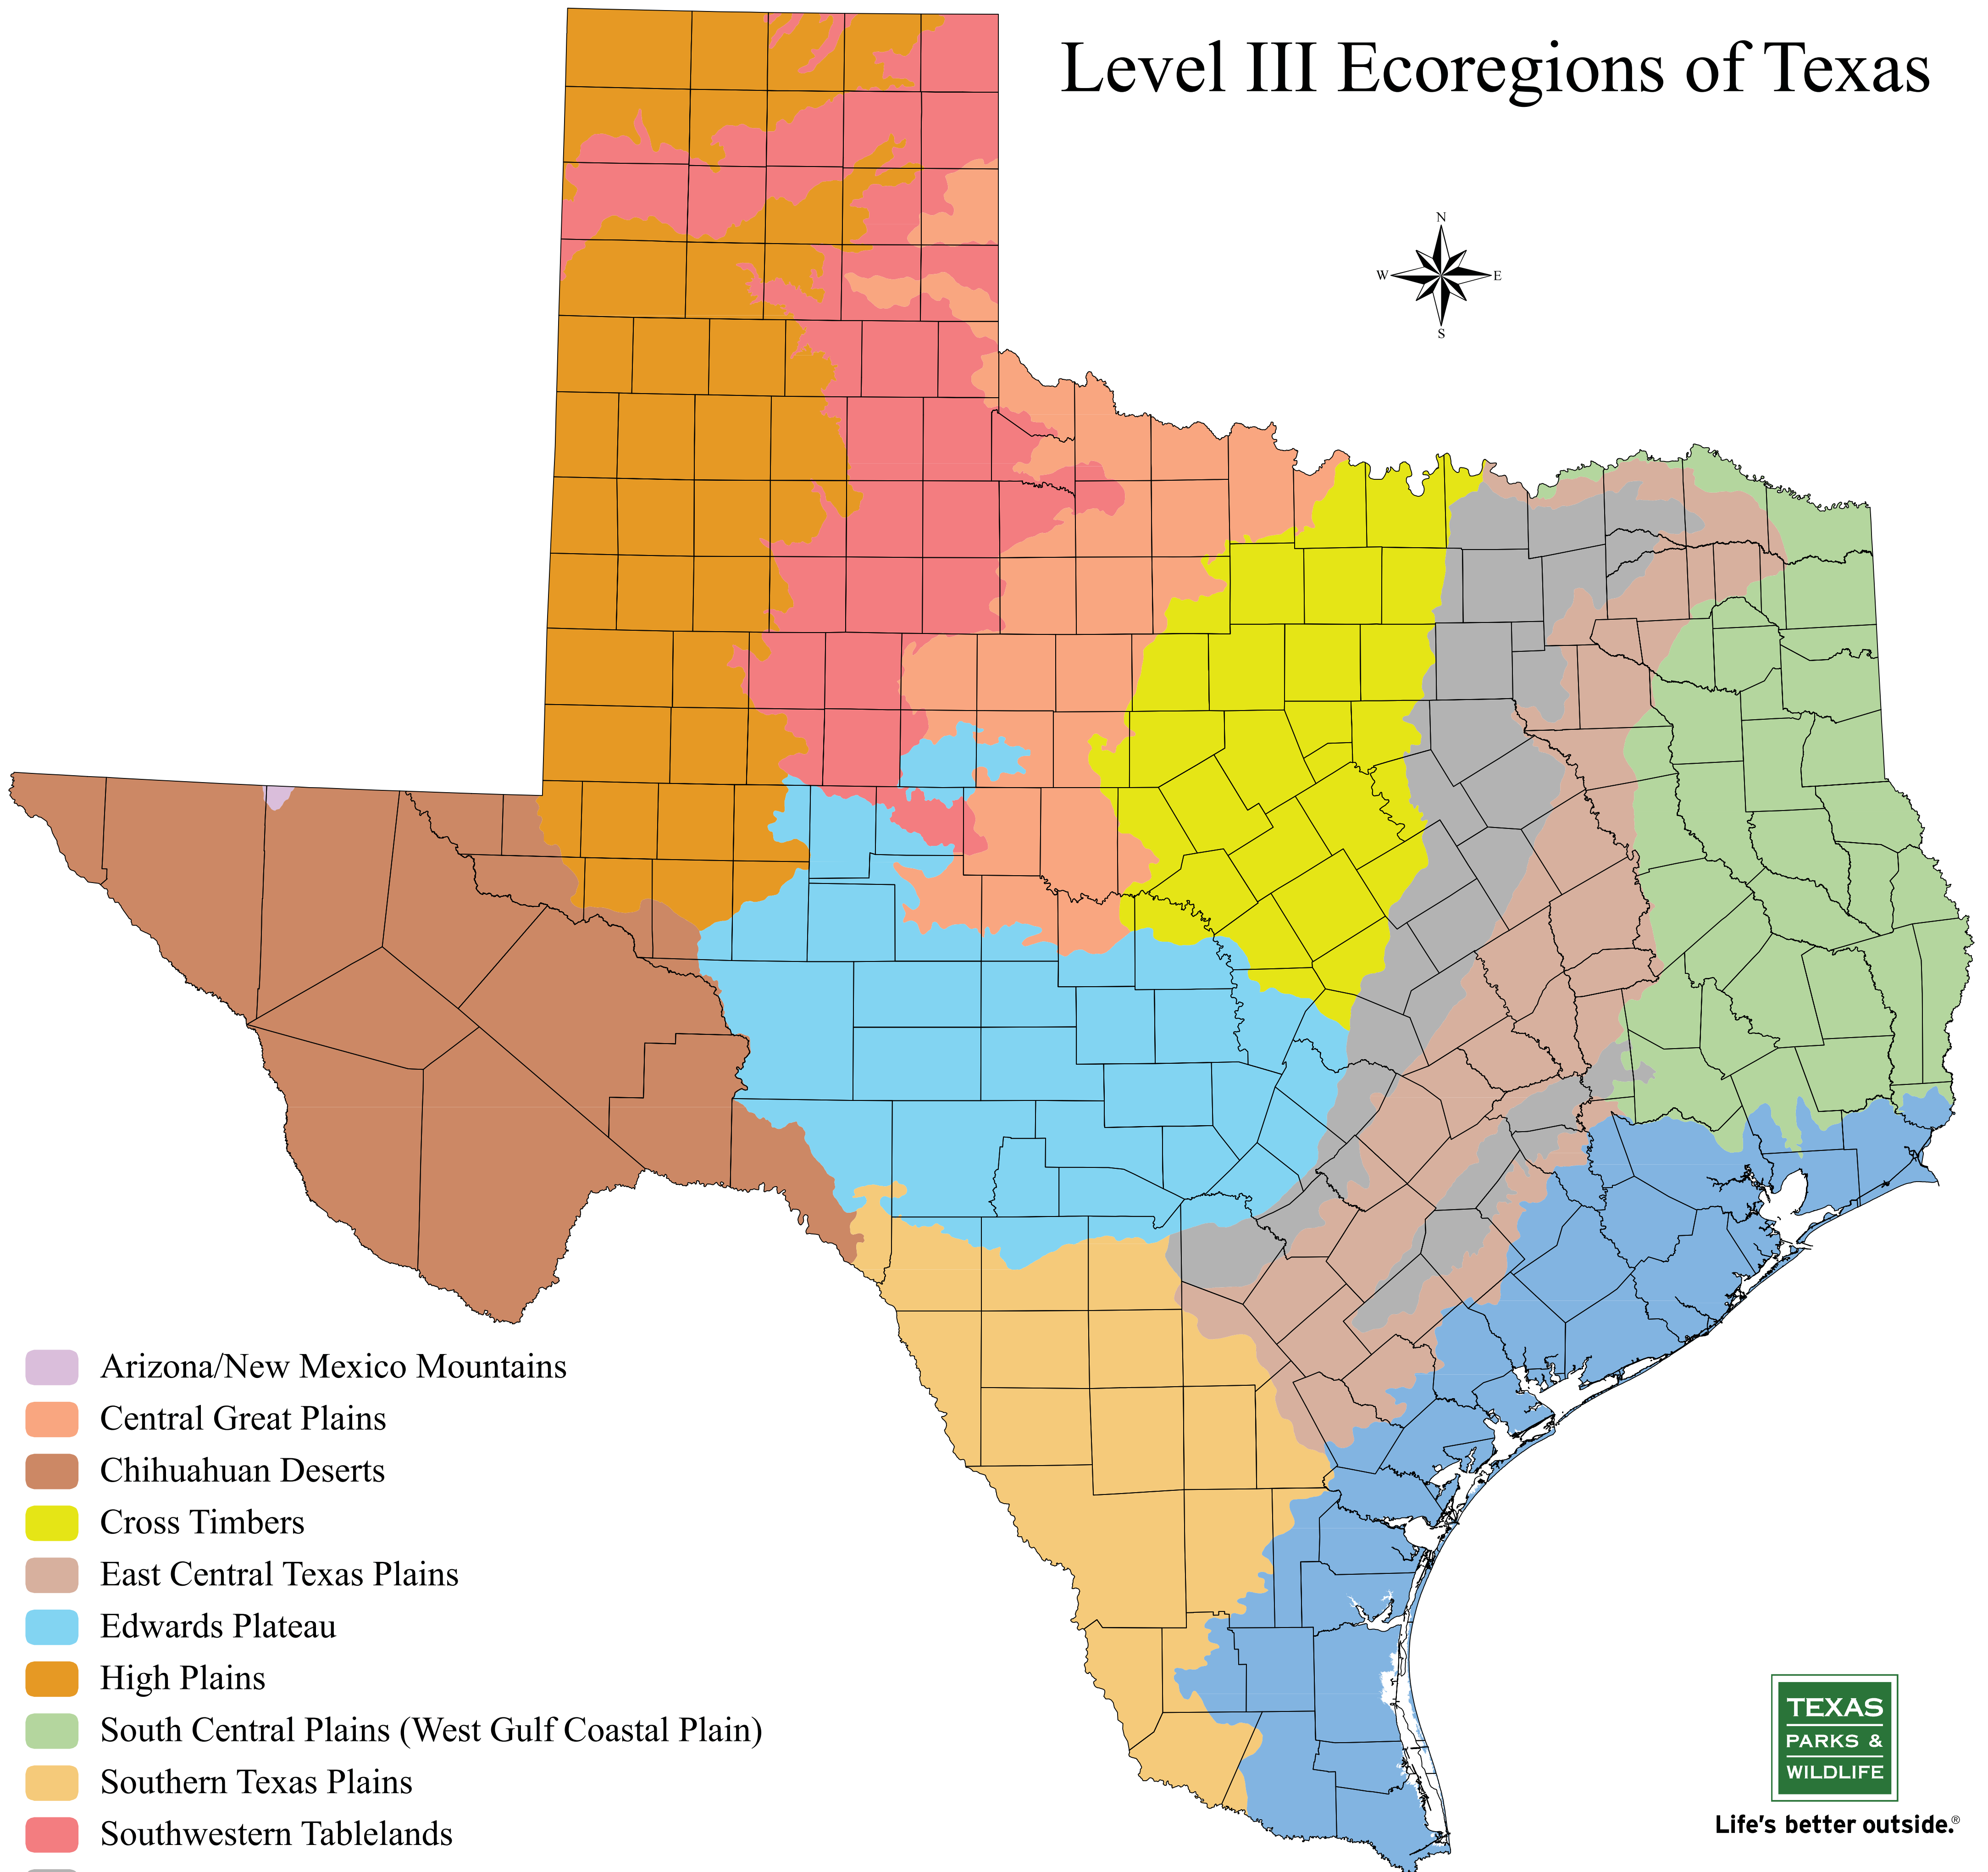

Level III Ecoregions of Texas

-  Arizona/New Mexico Mountains
-  Central Great Plains
-  Chihuahuan Deserts
-  Cross Timbers
-  East Central Texas Plains
-  Edwards Plateau
-  High Plains
-  South Central Plains (West Gulf Coastal Plain)
-  Southern Texas Plains
-  Southwestern Tablelands
-  Texas Blackland Prairies
-  Western Gulf Coastal Plain
(Gulf Coast Prairies and Marshes)

Life's better outside.®

Source: Level III Ecoregions of the continental United States,
US Environmental Protection Agency 2004. Revision of Omernik 1987.
Names in () are alternatives included for consistency with other TPWD initiatives.

27 January 2011

Projection: Texas Statewide Mapping System

Map compiled by the Texas Parks & Wildlife Department
GIS Lab. No claims are made to the accuracy of the data
or to the suitability of the data to a particular use.