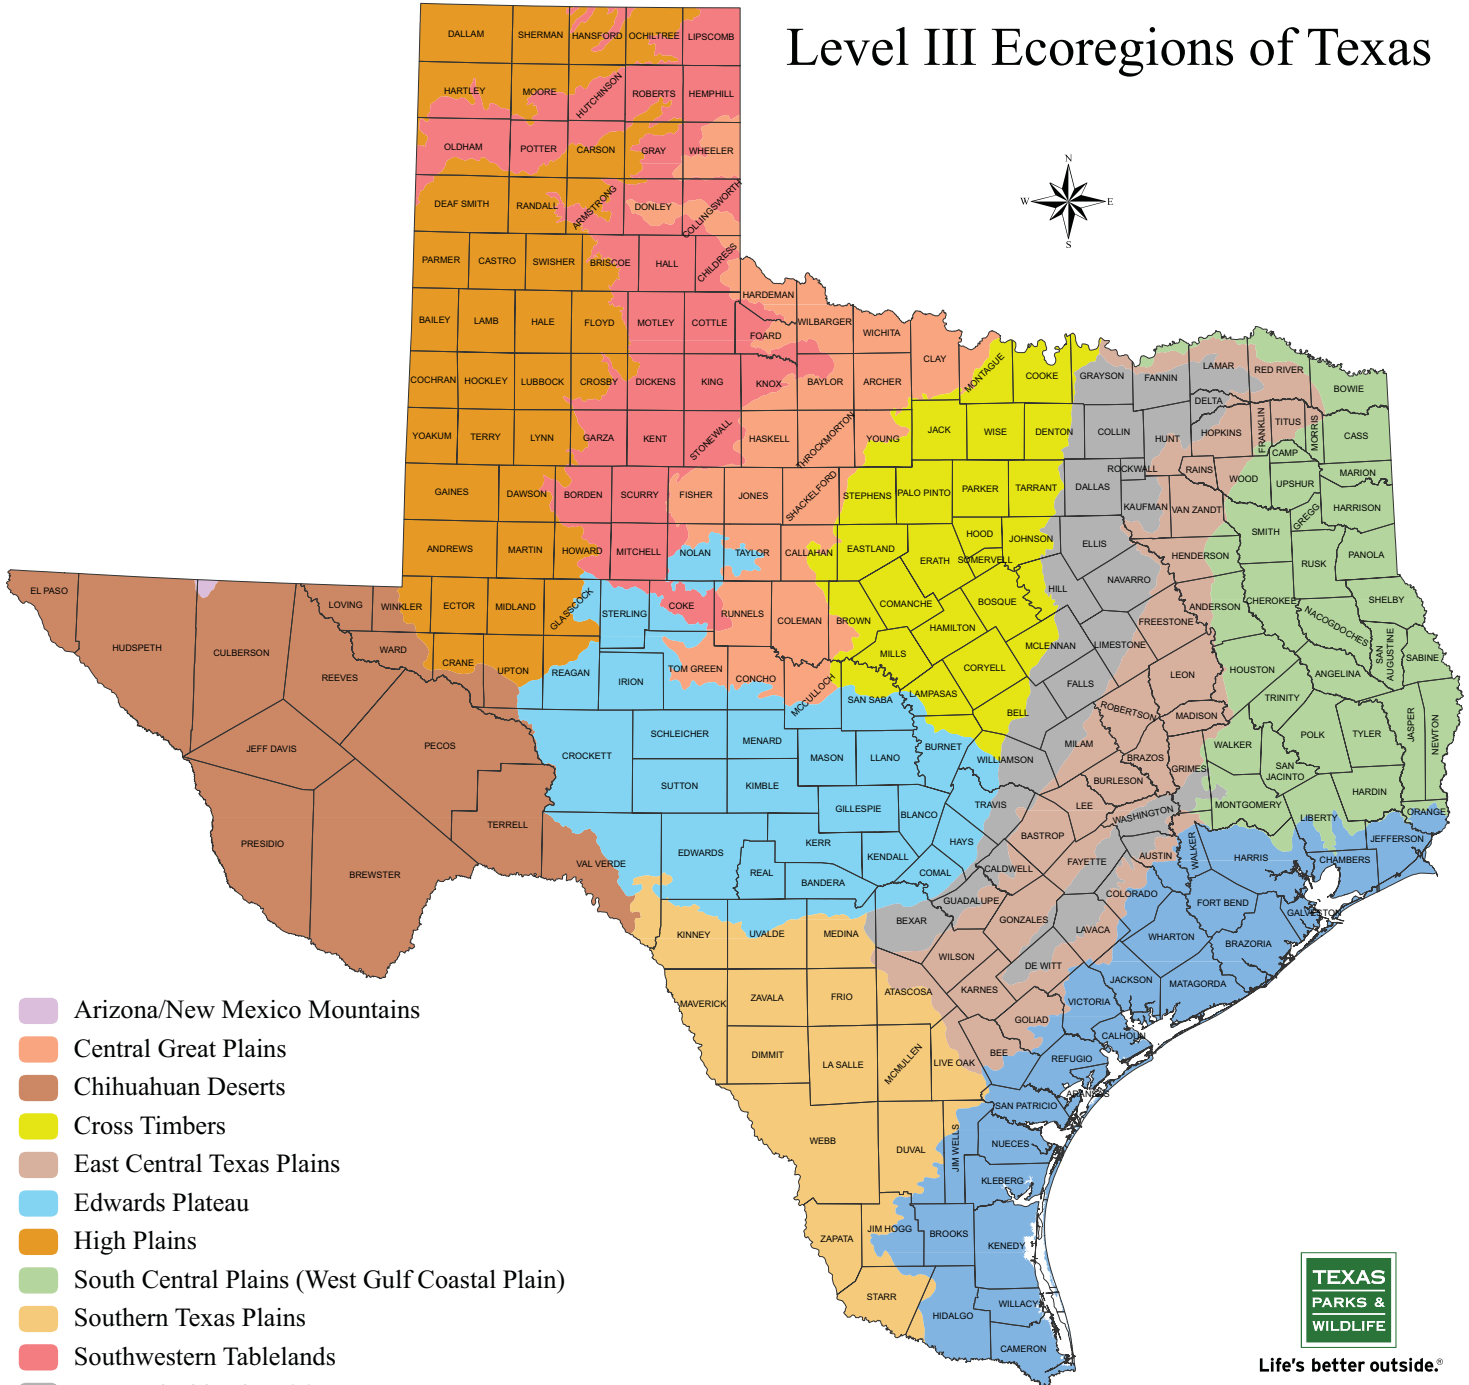

Level III Ecoregions of Texas

- Arizona/New Mexico Mountains
- Central Great Plains
- Chihuahuan Deserts
- Cross Timbers
- East Central Texas Plains
- Edwards Plateau
- High Plains
- South Central Plains (West Gulf Coastal Plain)
- Southern Texas Plains
- Southwestern Tablelands
- Texas Blackland Prairies
- Western Gulf Coastal Plain (Gulf Coast Prairies and Marshes)

Life's better outside.®

Source: Level III Ecoregions of the continental United States, US Environmental Protection Agency 2004. Revision of Omernik 1987. Names in () are alternatives included for consistency with other TPWD initiatives.