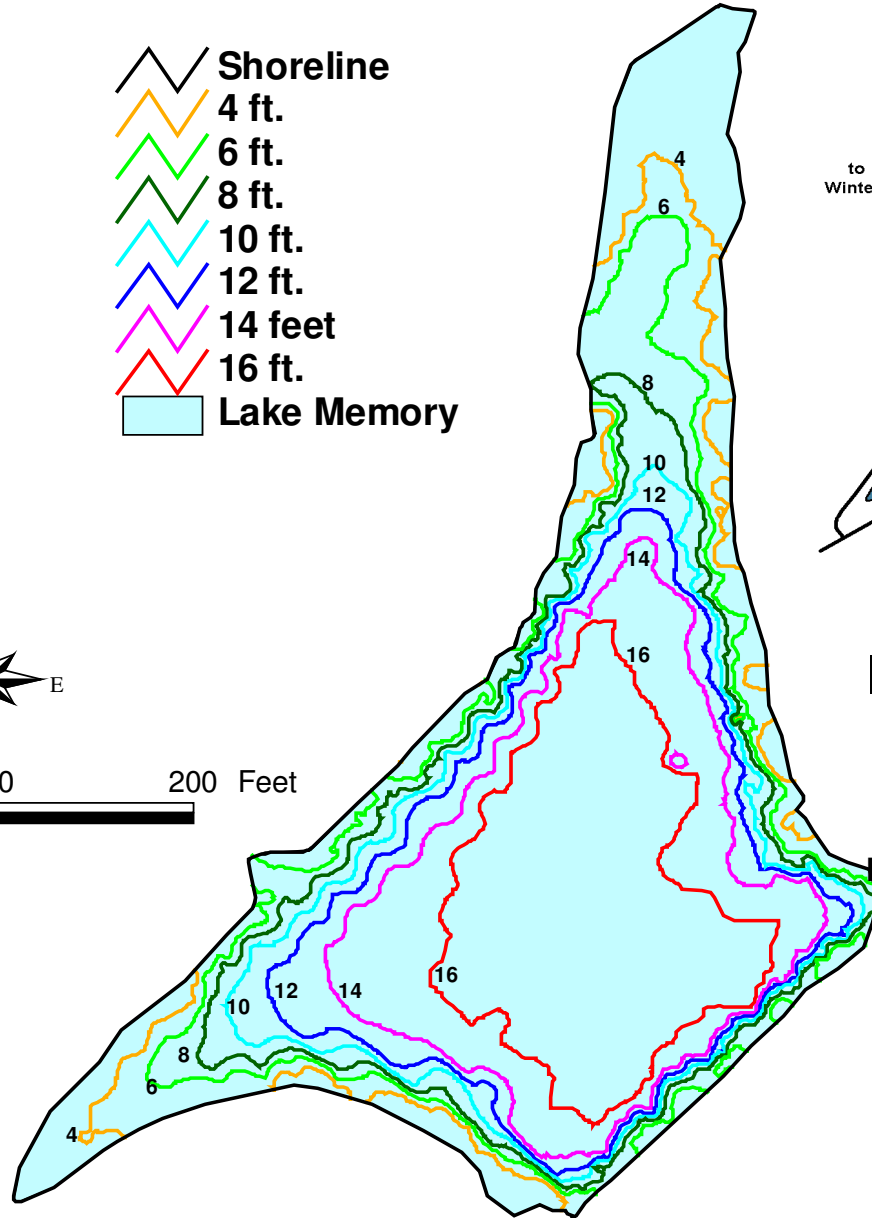

Lake Memory

Inland Fisheries Division

NOTE: THIS MAP FOR REFERENCE ONLY

This requestor must be aware of data conditions and ultimately bear responsibility for the appropriate use of the information with respect to possible errors, original map scale, collection methodology, currency of data, and other conditions specific to certain data.

In accordance with Texas State Depository Law, this publication is available at the Texas Depository Libraries.
PWD MP T3200-0439E