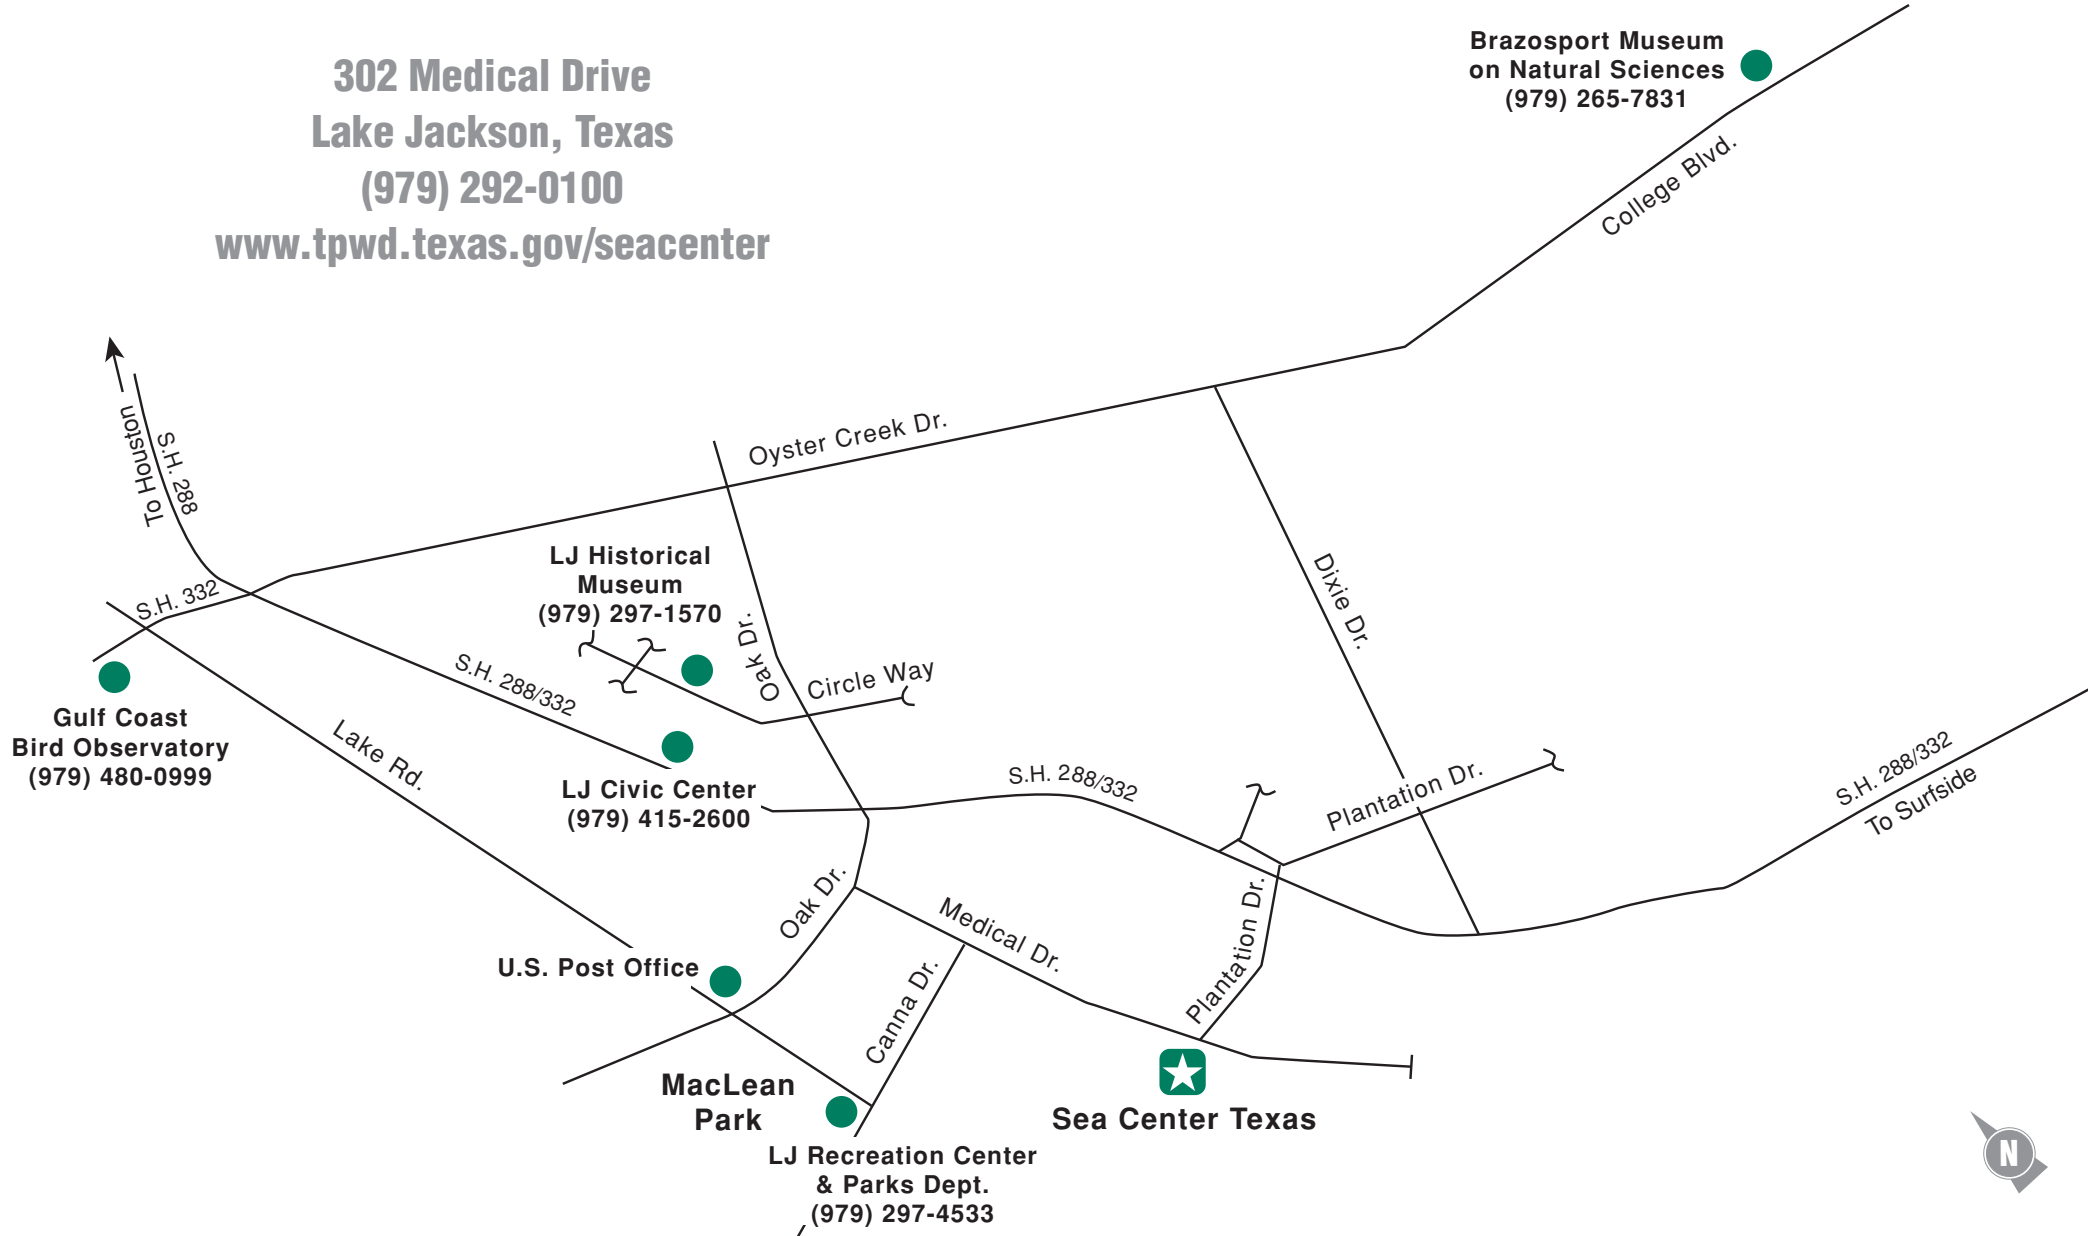

Sea Center Texas

302 Medical Drive
Lake Jackson, Texas
(979) 292-0100
www.tpwd.texas.gov/seacenter

INFORMATION

Brazosport Convention & Visitors Council
(979) 285-2501
www.tourtexas.com/brazosport

Clute Visitors Bureau
(979) 265-2508
www.goclute.com

Map Not to Scale