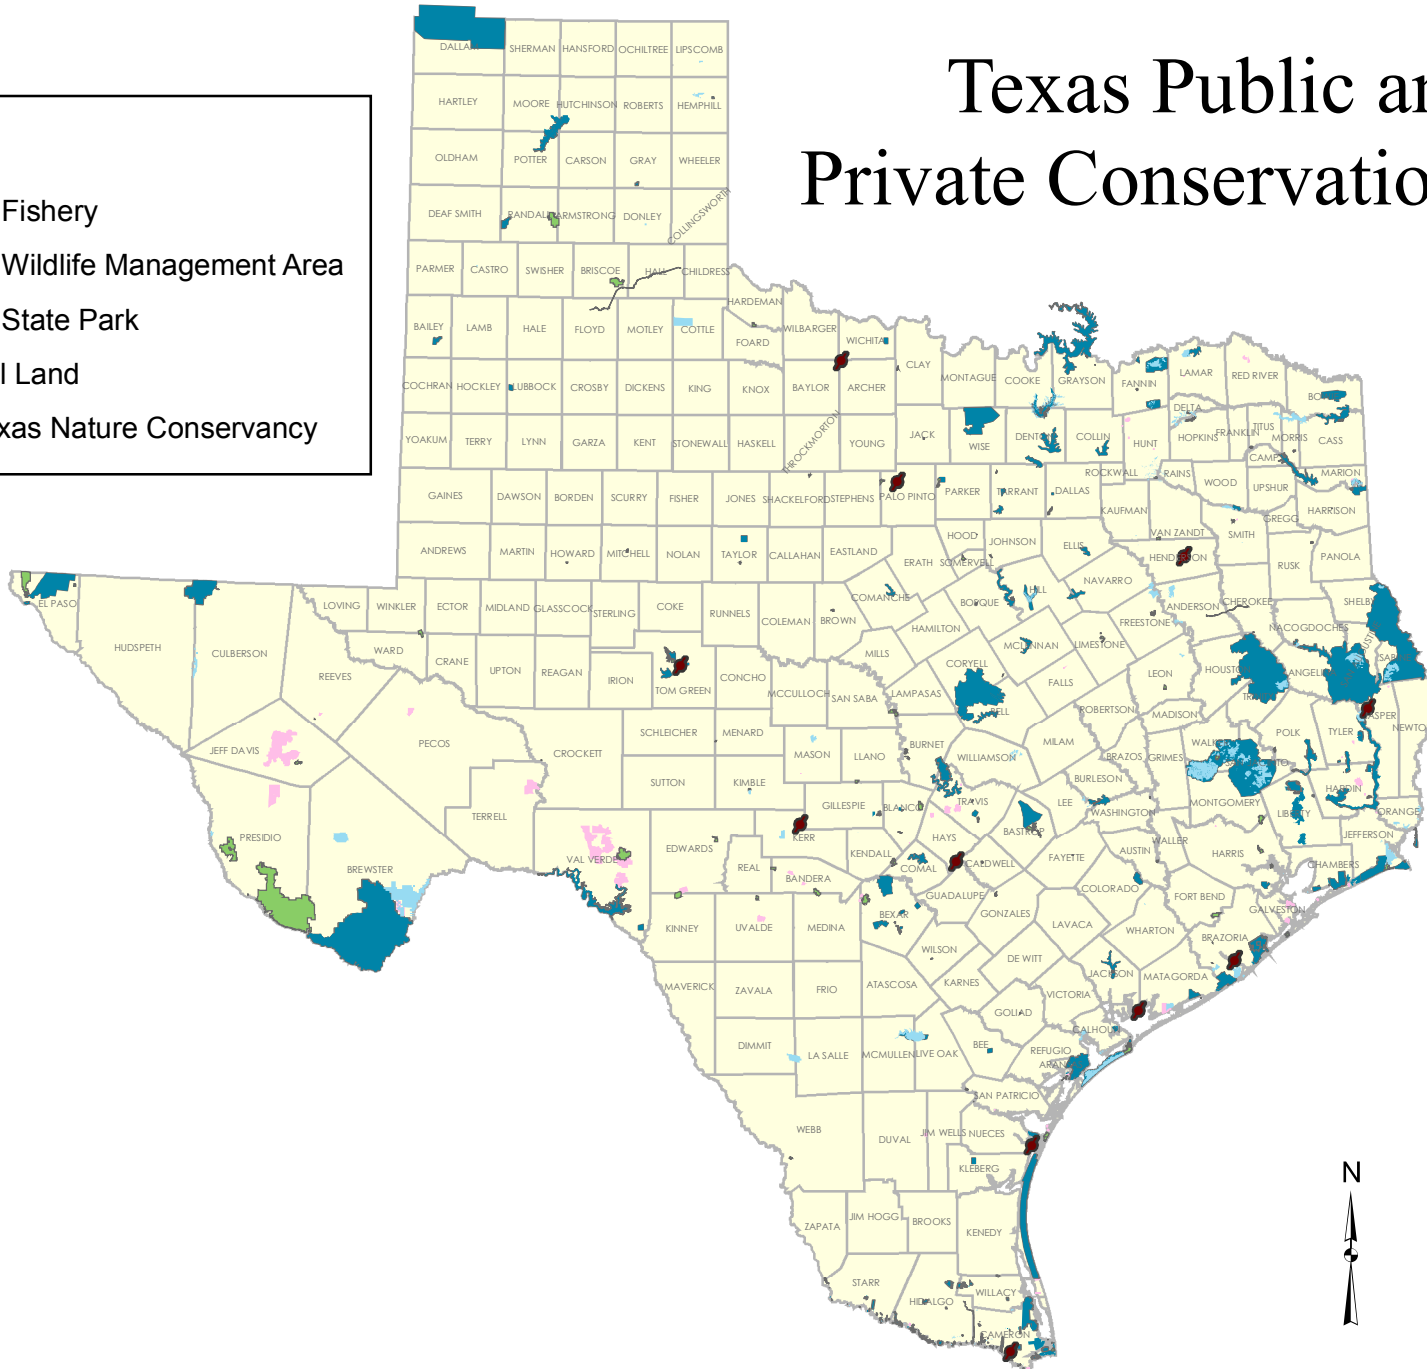

Texas Public and Private Conservation Land

Legend

-  TPWD Fishery
-  TPWD Wildlife Management Area
-  TPWD State Park
-  Federal Land
-  The Texas Nature Conservancy

The accuracy and suitability of data to a particular use is relative and subject to error.