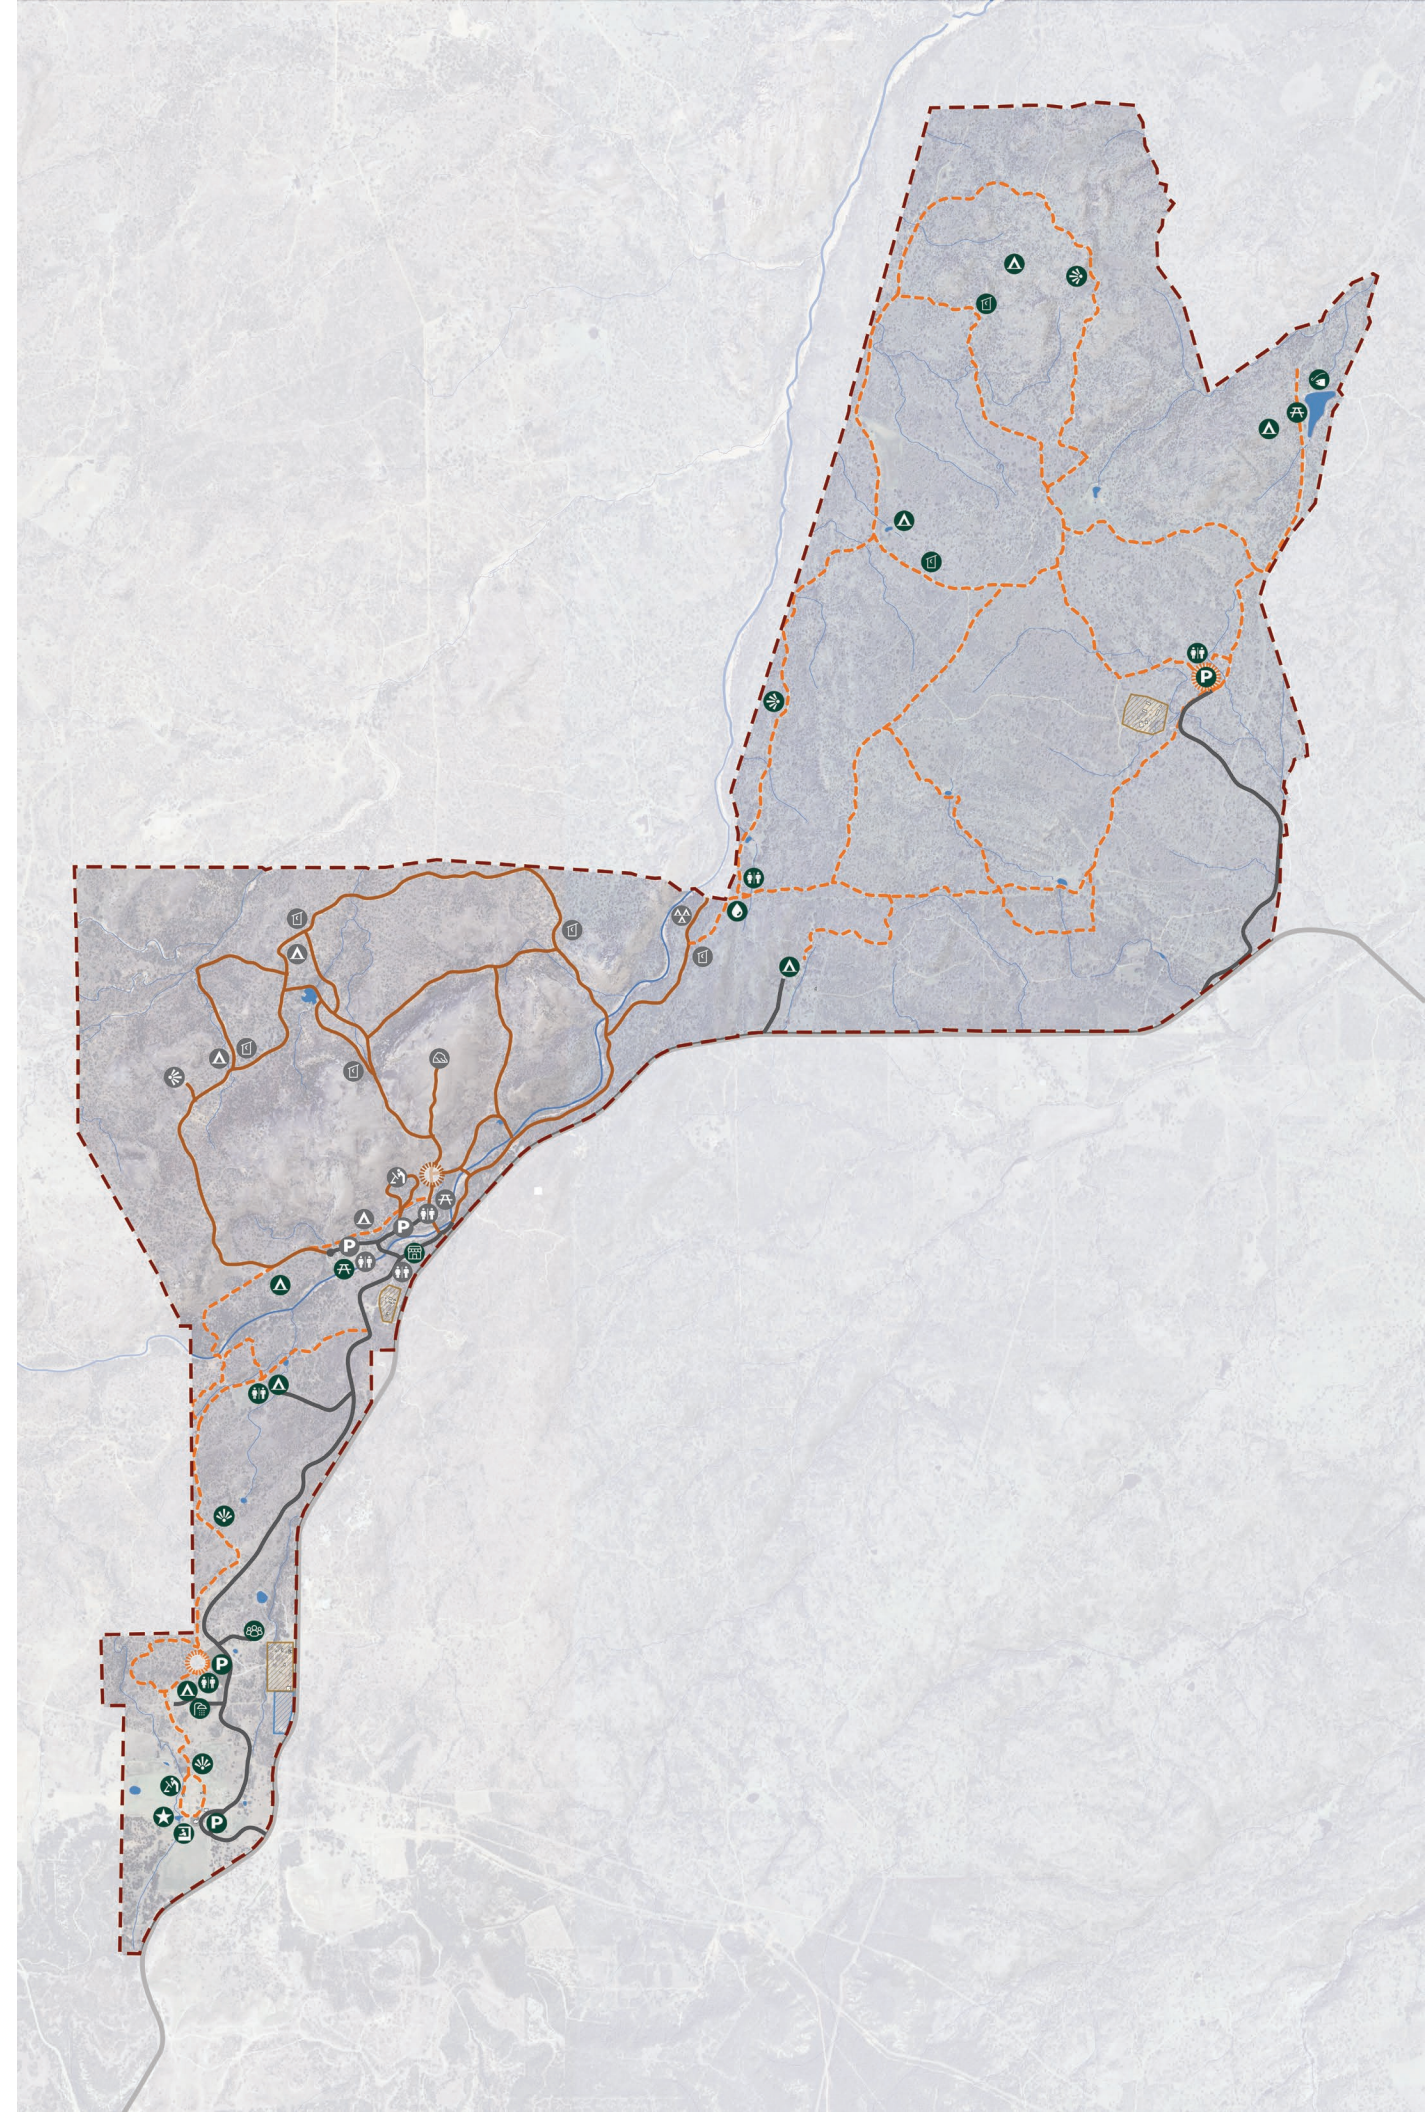

# CONCEPT PLAN

Let's take a walk through the current vision for the future Enchanted Rock SNA!

## ENTERING THE SITE

Interpretive Trails

Visitor/Interpretive Center

-  Site Boundary
  -  Streams and Waterbodies
  -  Road
  -  New Trails
  -  Trailhead
  -  Parking Area
  -  Maintenance Area
  -  Public Water Reuse Facility
  -  Parking
  -  Bathroom
  -  Check-in
  -  Headquarters
  -  Interpretive Center
  -  Discovery Center
  -  Shower Facilities
  -  Overnight Stay
  -  Overlook
  -  Picnic
-  Proposed
  -  Existing

## ENCHANTED ROCK + SURROUNDINGS

Summit Trail

Loop Trail

-  Site Boundary
-  Streams and Waterbodies
-  Road
-  New Trails
-  Existing Trails
-  Trailhead
-  Parking Area
-  Maintenance Area
-  Parking
-  Group Camping
-  Overnight Stay
-  Bathroom
-  Compost Toilet
-  Hydration Station
-  Enchanted Rock Summit
-  Park Store
-  Overlook
-  Picnic
-  Proposed
-  Existing

## THE BACKCOUNTRY

Group camping

Fishing

Birdwatching

Hiking

-  Site Boundary
-  Streams and Waterbodies
-  Road
-  New Trails
-  Existing Trails
-  Trailhead
-  Parking Area
-  Maintenance Area
-  Parking
-  Group Camping
-  Overnight Stay
-  Hydration Station
-  Overnight Site
-  Bathroom
-  Compost Toilet
-  Fishing
-  Overlook
-  Picnic
-  Proposed
-  Existing